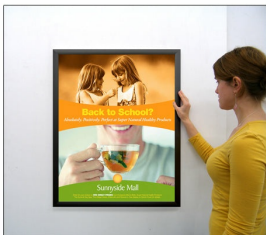

Ceiling Mount Options

- **Common Applications:** Displaying "suspended" advertisements or menu's in

front of windows or behind a counter or cash wrap is a great way to grab someone's attention and drive traffic and sales to your place of business.

- We offer the option of installing "D" Rings onto the Snap Frame.

This allows you the option of suspending your frame from the ceiling. Both the short side and long side will have "D" Rings installed, giving you the option to hang and display your snap frame in Portrait or Landscape orientation.

Customize your Snap Frame

- Call to customize Mitered SwingSnap Poster Snap Frames 36x42!

ABOUT SNAP FRAMES

CUSTOM SNAP FRAMES

MOUNTING INSTRUCTIONS

Model	Insert Size	Overall Size	Viewable Area	Ships Via	Shipping Wt	How is Frame Shipped?
SSMC-3642	36" x 42"	37 3/4" x 43 3/4"	35 1/4" x 41 1/4"	FedEx	18	Unassembled