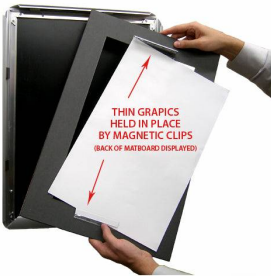

Designer Snap Frames for Posters 13x19 (1" Wide Matboard)

FOR CURRENT PRICING, VISIT THE ID # LISTED ABOVE

1" VIEWABLE
MATBOARD

Product Details

- 13x19 Aluminum Snap Frame with 1" Matboard Border
- Poster snap frames 13 x 19 ships **fully assembled**
- Quick-Changing, all 4 frame rails snap-open for easy poster changes
- Holds 13x19 poster or sign
- Snap Frame Profile: 1 1/4" Wide
- Narrow profile offers 11/16" overall off the wall depth
- Accepts printed material up to 1/16" thick
- (8) Aluminum snap frame finishes available
- .040 Backing Board: Thin, durable backer board provides rigidity for your poster
- .020 clear PETG overlay is included to protect your poster insert
- No Tools! All four frame sides snap-open easily by hand
- SwingSnap poster frames can mount either **Portrait or Landscape**
- Installs Easily: Punched holes in frame allow for easy surface mounting
- Hanging hardware (screws) are included

- All Snap Poster Frames Shipped **ASSEMBLED**
- Designer snap-open sign frames are for **INDOOR USE ONLY**

Matboards Create Numerous Benefits

- The 1" wide Mat Border provides an upscale touch to your 13 x 19 poster insert with greater impact.
- Re-Printing of smaller size inserts will have cost savings.
- You can change your Mat Border colors anytime, and create an entire new look for your interior.

Matboard Details

- 1" Viewable Mat Border
- Matboard Overlaps 13x19 Poster by 1" ALL AROUND
- (24) Beveled Matboard Colors Available
- Magnetic Clamps are placed onto the back of the Matboard

to secure your thin poster, graphic or image in place.