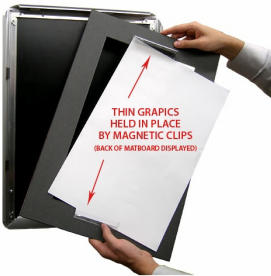

Designer Snap Frames for Posters 13x19 (1" Wide Matboard)

FOR CURRENT PRICING, VISIT THE ID # LISTED ABOVE

1" VIEWABLE
MATBOARD

Product Details

- 13x19 Aluminum Snap Frame with 1" Matboard Border
- Poster snap frames 13 x 19 ships **fully assembled**
- Quick-Changing, all 4 frame rails snap-open for easy poster changes
- Holds 13x19 poster or sign
- Snap Frame Profile: 1 1/4" Wide
- Narrow profile offers 11/16" overall off the wall depth
- Accepts printed material up to 1/16" thick
- (9) Aluminum snap frame finishes available
- .040 Backing Board: Thin, durable backer board provides rigidity for your poster
- .020 clear PETG overlay is included to protect your poster insert
- No Tools! All four frame sides snap-open easily by hand
- SwingSnap poster frames can mount either **Portrait or Landscape**
- Installs Easily: Punched holes in frame allow for easy surface mounting
- Hanging hardware (screws) are included

- All Snap Poster Frames Shipped **ASSEMBLED**
- Designer snap-open sign frames are for **INDOOR USE ONLY**

Matboards Create Numerous Benefits

- The 1" wide Mat Border provides an upscale touch to your 13 x 19 poster insert with greater impact.
- Re-Printing of smaller size inserts will have cost savings.
- You can change your Mat Border colors anytime, and create an entire new look for your interior.

Matboard Details

- 1" Viewable Mat Border
- Matboard Overlaps 13x19 Poster by 1" ALL AROUND
- (24) Beveled Matboard Colors Available
- Magnetic Clamps are placed onto the back of the Matboard

to secure your thin poster, graphic or image in place.