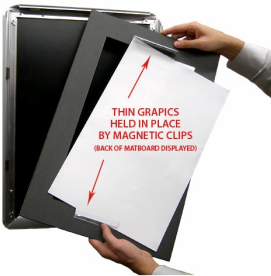

Designer Snap Frames for Posters 9x12 (1" Wide Matboard)

FOR CURRENT PRICING, VISIT THE ID # LISTED ABOVE

1" VIEWABLE
MATBOARD

Product Details

- 9x12 Aluminum Snap Frame with 1" Matboard Border
- Poster snap frames 9 x 12 ships **fully assembled**
- Quick-Changing, all 4 frame rails snap-open for easy poster changes
- Holds 9x12 poster or sign
- Snap Frame Profile: 1 1/4" Wide
- Narrow profile offers 11/16" overall off the wall depth
- Accepts printed material up to 1/16" thick
- (9) Aluminum snap frame finishes available
- .040 Backing Board: Thin, durable backer board provides rigidity for your poster
- .020 clear PETG overlay is included to protect your poster insert
- No Tools! All four frame sides snap-open easily by hand
- SwingSnap poster frames can mount either **Portrait or Landscape**
- Installs Easily: Punched holes in frame allow for easy surface mounting
- Hanging hardware (screws) are included

- All Snap Poster Frames Shipped **ASSEMBLED**
- Designer snap-open sign frames are for **INDOOR USE ONLY**

Matboards Create Numerous Benefits

- The 1" wide Mat Border provides an upscale touch to your 9 x 12 poster insert with greater impact.
- Re-Printing of smaller size inserts will have cost savings.
- You can change your Mat Border colors anytime, and create an entire new look for your interior.

Matboard Details

- 1" Viewable Mat Border
- Matboard Overlaps 9x12 Poster by 1" ALL AROUND
- (24) Beveled Matboard Colors Available
- Magnetic Clamps are placed onto the back of the Matboard

to secure your thin poster, graphic or image in place.