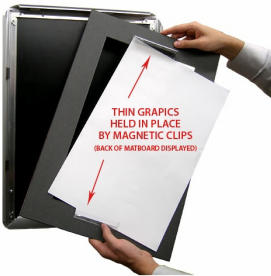

## Designer Snap Frames for Posters 27x41 (1" Wide Matboard)

FOR CURRENT PRICING, VISIT THE ID # LISTED ABOVE

1" VIEWABLE  
MATBOARD

### Product Details

- 27x41 Aluminum Snap Frame with 1" Matboard Border
- Poster snap frames 27 x 41 ships **fully assembled**
- Quick-Changing, all 4 frame rails snap-open for easy poster changes
- Holds 27x41 poster or sign
- Snap Frame Profile: 1 1/4" Wide
- Narrow profile offers 11/16" overall off the wall depth
- Accepts printed material up to 1/16" thick
- (9) Aluminum snap frame finishes available
- .040 Backing Board: Thin, durable backer board provides rigidity for your poster
- .020 clear PETG overlay is included to protect your poster insert
- No Tools! All four frame sides snap-open easily by hand
- SwingSnap poster frames can mount either **Portrait or Landscape**
- Installs Easily: Punched holes in frame allow for easy surface mounting
- Hanging hardware (screws) are included

- All Snap Poster Frames Shipped **ASSEMBLED**
- Designer snap-open sign frames are for **INDOOR USE ONLY**