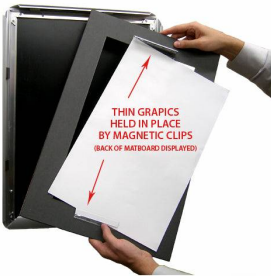

Designer Snap Frames for Posters 18x18 (2" Wide Matboard)

FOR CURRENT PRICING, VISIT THE ID # LISTED ABOVE

2" VIEWABLE
MATBOARD

Product Details

- 18x18 Aluminum Snap Frame with 2" Matboard Border
- Poster snap frames 18 x 18 ships **fully assembled**
- Quick-Changing, all 4 frame rails snap-open for easy poster changes
- Holds 18x18 poster or sign
- Snap Frame Profile: 1 1/4" Wide
- Narrow profile offers 11/16" overall off the wall depth
- Accepts printed material up to 1/16" thick
- (8) Aluminum snap frame finishes available
- .040 Backing Board: Thin, durable backer board provides rigidity for your poster
- .020 clear PETG overlay is included to protect your poster insert
- No Tools! All four frame sides snap-open easily by hand
- SwingSnap poster frames can mount either **Portrait or Landscape**
- Installs Easily: Punched holes in frame allow for easy surface mounting
- Hanging hardware (screws) are included

- All Snap Poster Frames Shipped **ASSEMBLED**
- Designer snap-open sign frames are for **INDOOR USE ONLY**

Matboards Create Numerous Benefits

- The 2" wide Mat Border provides an upscale touch to your 18 x 18 poster insert with greater impact.
- Re-Printing of smaller size inserts will have cost savings.
- You can change your Mat Border colors anytime, and create an entire new look for your interior.

Matboard Details

- 2" Viewable Mat Border
- Matboard Overlaps 18x18 Poster by 1" ALL AROUND
- (24) Beveled Matboard Colors Available
- Magnetic Clamps are placed onto the back of the Matboard

to secure your thin poster, graphic or image in place.