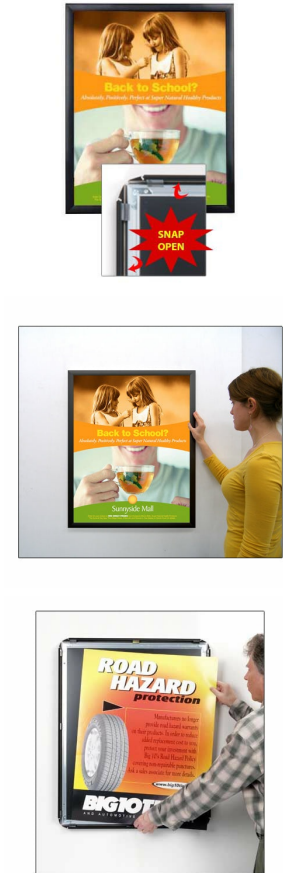

- **Aluminum snap-open displays are for** Indoor or ****Outdoor** use.

**Make sure you laminate your insert material if going outdoors
**Poster Snap Frames are weather resistant. Not water-proof

Ceiling Mount Options

- **Common Applications:** Displaying "suspended" advertisements or menu's in front of windows or behind a counter or cash wrap is a great way to grab someone's attention and drive traffic and sales to your place of business.

- We offer the option of installing "D" Rings onto the Snap Frame. This allows you the option of suspending your frame from the ceiling. Both the short side and long side will have "D" Rings installed, giving you the option to hang and display your snap frame in Portrait or Landscape orientation.

- You have the choice of silver chain links in 2 FEET, 4 FEET or 6 FEET Lengths. Custom color chains and lengths are available upon request.

NOTE: these products are **SINGLE SIDED displays. If you require double sided displays to show two separate advertisements, then please Contact Us to quote out your size and specifications.

**Due to the variety of ceiling surfaces, we advise you to purchase the appropriate hooks at your local hardware store. We DO NOT include or offer the Ceiling Hooks that the Chains will attach to.

Customize your Snap Frame

- Call to customize Mitered SwingSnap Poster Snap Frames 27x39!

Model	Insert Size	Overall Size	Viewable Area	Ships Via	Shipping Wt	How is Frame Shipped?
SSMC-2739	27" x 39"	28 3/4" x 40 3/4"	26 1/4" x 38 1/4"	FedEx	14	Unassembled