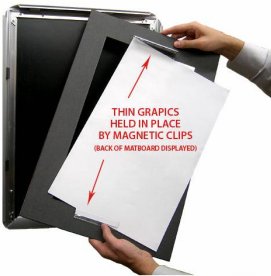

Designer Snap Frames for Posters 24x48 (1" Wide Matboard)

FOR CURRENT PRICING, VISIT THE ID # LISTED ABOVE

1" VIEWABLE
MATBOARD

Product Details

- 24x48 Aluminum Snap Frame with 1" Matboard Border
- Poster snap frames 24 x 48 ships **fully assembled**
- Quick-Changing, all 4 frame rails snap-open for easy poster changes
- Holds 24x48 poster or sign
- Snap Frame Profile: 1 1/4" Wide
- Narrow profile offers 11/16" overall off the wall depth
- Accepts printed material up to 1/16" thick
- (9) Aluminum snap frame finishes available
- .040 Backing Board: Thin, durable backer board provides rigidity for your poster
- .020 clear PETG overlay is included to protect your poster insert
- No Tools! All four frame sides snap-open easily by hand
- SwingSnap poster frames can mount either **Portrait or Landscape**
- Installs Easily: Punched holes in frame allow for easy surface mounting
- Hanging hardware (screws) are included

- All Snap Poster Frames Shipped **ASSEMBLED**
- Designer snap-open sign frames are for **INDOOR USE ONLY**

Matboards Create Numerous Benefits

- The 1" wide Mat Border provides an upscale touch to your 24 x 48 poster insert with greater impact.
- Re-Printing of smaller size inserts will have cost savings.
- You can change your Mat Border colors anytime, and create an entire new look for your interior.

Matboard Details

- 1" Viewable Mat Border
- Matboard Overlaps 24x48 Poster by 1" ALL AROUND
- (24) Beveled Matboard Colors Available
- Magnetic Clamps are placed onto the back of the Matboard

to secure your thin poster, graphic or image in place.