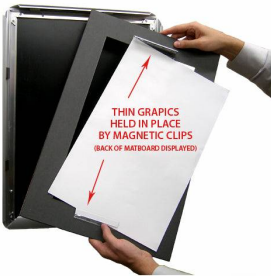

Designer Snap Frames for Posters 24x48 (1" Wide Matboard)

FOR CURRENT PRICING, VISIT THE ID # LISTED ABOVE

1" VIEWABLE MATBOARD

Product Details

- 24x48 Aluminum Snap Frame with 1" Matboard Border
- Poster snap frames 24 x 48 ships **fully assembled**
- Quick-Changing, all 4 frame rails snap-open for easy poster changes
- Holds 24x48 poster or sign
- Snap Frame Profile: 1 1/4" Wide
- Narrow profile offers 11/16" overall off the wall depth
- Accepts printed material up to 1/16" thick
- (9) Aluminum snap frame finishes available
- .040 Backing Board: Thin, durable backer board provides rigidity for your poster
- .020 clear PETG overlay is included to protect your poster insert
- No Tools! All four frame sides snap-open easily by hand
- SwingSnap poster frames can mount either **Portrait or Landscape**
- Installs Easily: Punched holes in frame allow for easy surface mounting
- Hanging hardware (screws) are included

- All Snap Poster Frames Shipped **ASSEMBLED**
- Designer snap-open sign frames are for **INDOOR USE ONLY**

Matboards Create Numerous Benefits

- The 1" wide Mat Border provides an upscale touch to your 24 x 48 poster insert with greater impact.
- Re-Printing of smaller size inserts will have cost savings.
- You can change your Mat Border colors anytime, and create an entire new look for your interior.

Matboard Details

- 1" Viewable Mat Border
- Matboard Overlaps 24x48 Poster by 1" ALL AROUND
- (24) Beveled Matboard Colors Available
- Magnetic Clamps are placed onto the back of the Matboard

to secure your thin poster, graphic or image in place.