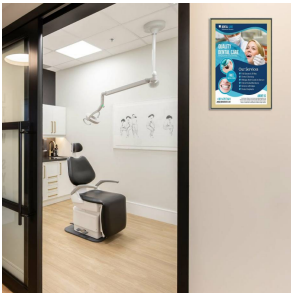

Model	Insert Size	Overall Size	Viewable Area	Ships Via	Shipping Weight
SFC15-2448	24" x 48"	27" x 51"	23 1/2" x 47 1/2"	FedEx	47