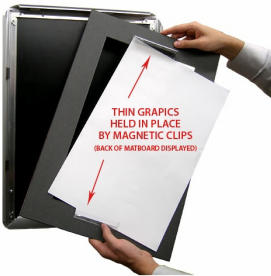

## Designer Snap Frames for Posters 11x14 (1" Wide Matboard)

FOR CURRENT PRICING, VISIT THE ID # LISTED ABOVE

1" VIEWABLE  
MATBOARD

### Product Details

- 11x14 Aluminum Snap Frame with 1" Matboard Border
- Poster snap frames 11 x 14 ships **fully assembled**
- Quick-Changing, all 4 frame rails snap-open for easy poster changes
- Holds 11x14 poster or sign
- Snap Frame Profile: 1 1/4" Wide
- Narrow profile offers 11/16" overall off the wall depth
- Accepts printed material up to 1/16" thick
- (9) Aluminum snap frame finishes available
- .040 Backing Board: Thin, durable backer board provides rigidity for your poster
- .020 clear PETG overlay is included to protect your poster insert
- No Tools! All four frame sides snap-open easily by hand
- SwingSnap poster frames can mount either **Portrait or Landscape**
- Installs Easily: Punched holes in frame allow for easy surface mounting
- Hanging hardware (screws) are included

- All Snap Poster Frames Shipped **ASSEMBLED**
- Designer snap-open sign frames are for **INDOOR USE ONLY**