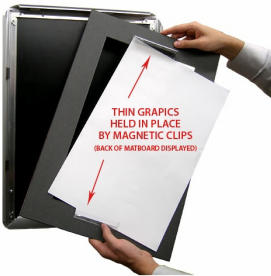

## Designer Snap Frames for Posters 22x28 (1" Wide Matboard)

FOR CURRENT PRICING, VISIT THE ID # LISTED ABOVE

1" VIEWABLE  
MATBOARD

### Product Details

- **22x28 Snap Frame**
- **22x28 Aluminum Snap Frame with 1" Matboard Border**
- Poster snap frames **22 x 28** ships **fully assembled**
- Quick-Changing, all 4 frame rails snap-open for easy poster changes
- **Holds 22 x 28 poster or sign size**
- Snap Frame Profile: **1 1/4" Wide**
- Narrow profile offers **11/16"** overall off the wall depth
- Accepts printed material up to **1/16" thick**
- **9** Aluminum snap frame finishes available
- **.040** Backing Board: Thin, durable backer board provides rigidity for your poster
- **.020** clear PETG overlay is included to protect your poster insert
- **No Tools!** All four frame sides snap-open easily by hand
- SwingSnap poster frames can mount either **Portrait or Landscape**
- Installs Easily: Punched holes in frame allow for easy surface mounting
- Hanging hardware (screws) are included
  
- All 22 x 28 Snap Open Poster Frames **Shipped ASSEMBLED**
- Designer snap-open sign frames 22x28 **for INDOOR USE ONLY**

### Matboards Create Numerous Benefits

- The 1" wide Mat Border provides an upscale touch to your 22 x 28 poster insert with greater impact.
- Re-Printing of smaller size inserts will have cost savings.
- You can change your Mat Border colors anytime, and create an entire new look for your interior.