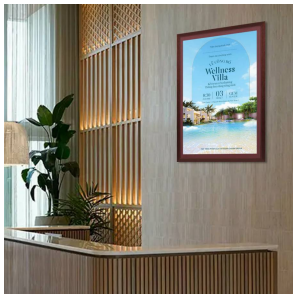

Ordering Options

- Poster Frame 27 x 41 Orientation: Portrait or Landscape
- Side Plunge Lock & Key

Acrylic Window

- **Clear Acrylic (Standard...Included in Price)**
  - Strong lightweight acrylic provides a clear viewing window
- **Non-Glare (See Pricing)**
  - Reduces glare from natural or artificial light
- **Break Resistant (See Pricing)**
  - High Impact acrylic, perfect for high traffic or public environments

Model	Insert Size	Overall Size	Viewable Area	Ships Via	Shipping Weight
SFWM361-2741	27" x 41"	31 1/2" x 45 1/2"	26 1/2" x 40 1/2"	FedEx	26