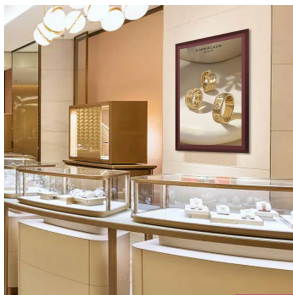

Ordering Options

- Poster Frame 27 x 41 Orientation: Portrait or Landscape
- Side Plunge Lock & Key

Acrylic Window

- **Clear Acrylic (Standard...Included in Price)**
  - Strong lightweight acrylic provides a clear viewing window
- **Non-Glare (See Pricing)**
  - Reduces glare from natural or artificial light
- **Break Resistant (See Pricing)**
  - High Impact acrylic, perfect for high traffic or public environments

Model	Insert Size	Overall Size	Viewable Area	Ships Via	Shipping Weight
SFWM361-2741	27" x 41"	31 1/2" x 45 1/2"	26 1/2" x 40 1/2"	FedEx	26