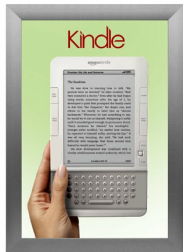

SwingSnaps Snap Open Poster Frame 12x24 (2 1/2" Wide Edge Profile)

FOR CURRENT PRICING, VISIT THE ID # LISTED ABOVE
FREE SHIPPING

SATIN
SILVER

SATIN
GOLD

Product Details

- 12 x 24 poster snap frame ships **fully assembled**
- Poster Holder for 12x24 Poster Size
- Quick-Changing, all 4 frame rails snap-open for easy poster changes
- Front Loading Frame for posters and other signage
- Aluminum Snap Frame Profile: 2 1/2" Wide
- Narrow profile offers 3/4" overall off the wall depth
- Accepts printed 12 x 24 signs and posters up to 1/16" thick
- Viewable Area: Moulding overlaps poster insert by 1/2" all around
- (3) Aluminum snap frame finishes available
- (1) Cherry wood simulated snap frame finish (faux wood)
- .040 Backing Board: Thin, durable backer board provides rigidity for your poster
- .020 clear PETG overlay is included to protect your poster insert
- No Tools! All four frame sides snap-open easily by hand
- SwingSnap poster frames can mount either **Portrait or Landscape**
- Installs Easily: Punched holes in frame allow for easy surface mounting
- Mounting hardware (screws) is included
- Custom snap poster frame sizes available

Ceiling Mount Ordering Options

- **Common Applications:** Displaying "suspended" advertisements or menu's in

front of windows or behind a counter or cash wrap is a great way to grab someone's attention and drive traffic and sales to your place of business.