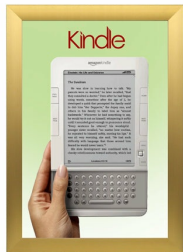

SwingSnaps Snap Open Poster Frame 12x24 (2 1/2" Wide Edge Profile)

FOR CURRENT PRICING, VISIT THE ID # LISTED ABOVE
FREE SHIPPING

SATIN
SILVER

SATIN
GOLD

Product Details

- 12 x 24 poster snap frame ships **fully assembled**
- Poster Holder for 12x24 Poster Size
- Quick-Changing, all 4 frame rails snap-open for easy poster changes
- Front Loading Frame for posters and other signage
- Aluminum Snap Frame Profile: 2 1/2" Wide
- Narrow profile offers 3/4" overall off the wall depth
- Accepts printed 12 x 24 signs and posters up to 1/16" thick
- Viewable Area: Moulding overlaps poster insert by 1/2" all around
- (3) Aluminum snap frame finishes available
- (1) Cherry wood simulated snap frame finish (faux wood)
- .040 Backing Board: Thin, durable backer board provides rigidity for your poster
- .020 clear PETG overlay is included to protect your poster insert
- No Tools! All four frame sides snap-open easily by hand
- SwingSnap poster frames can mount either **Portrait or Landscape**
- Installs Easily: Punched holes in frame allow for easy surface mounting
- Mounting hardware (screws) is included
- Custom snap poster frame sizes available