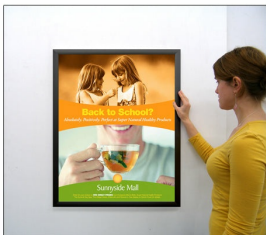

### Ceiling Mount Options

- **Common Applications:** Displaying "suspended" advertisements or menu's in front of windows or behind a counter or cash wrap is a great way to grab someone's attention and drive traffic and sales to your place of business.
- We offer the option of installing "D" Rings onto the Snap Frame. This allows you the option of suspending your frame from the ceiling. Both the short side and long side will have "D" Rings installed, giving you the option to hang and display your snap frame in Portrait or Landscape orientation.
- You have the choice of silver chain links in 2 FEET, 4 FEET or 6 FEET Lengths. Custom color chains and lengths are available upon request.

**\*\*NOTE:** these products are **SINGLE SIDED** displays. If you require double sided displays to show two separate advertisements, then please Contact Us to quote out your size and specifications.

**\*\*Due to the variety of ceiling surfaces, we advise you to purchase the appropriate hooks at your local hardware store. We DO NOT include or offer the Ceiling Hooks that the Chains will attach to.**

### Customize your Snap Frame

- Call to customize Mitered SwingSnap Poster Snap Frames 24x48!

**ABOUT SNAP FRAMES**

**CUSTOM SNAP FRAMES**

**MOUNTING INSTRUCTIONS**

Model	Insert Size	Overall Size	Viewable Area	Ships Via	Shipping Wt	How is Frame Shipped?
SSMC-2448	24" x 48"	25 3/4" x 49 3/4"	23 1/4" x 47 1/4"	FedEx	15	Unassembled