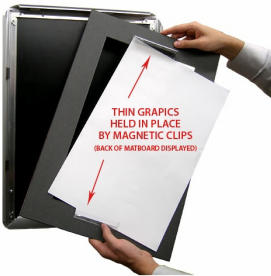

Designer Snap Frames for Posters 17x22 (1" Wide Matboard)

FOR CURRENT PRICING, VISIT THE ID # LISTED ABOVE

1" VIEWABLE
MATBOARD

Product Details

- 17x22 Aluminum Snap Frame with 1" Matboard Border
- Poster snap frames 17 x 22 ships **fully assembled**
- Quick-Changing, all 4 frame rails snap-open for easy poster changes
- Holds 17x22 poster or sign
- Snap Frame Profile: 1 1/4" Wide
- Narrow profile offers 11/16" overall off the wall depth
- Accepts printed material up to 1/16" thick
- (9) Aluminum snap frame finishes available
- .040 Backing Board: Thin, durable backer board provides rigidity for your poster
- .020 clear PETG overlay is included to protect your poster insert
- No Tools! All four frame sides snap-open easily by hand
- SwingSnap poster frames can mount either **Portrait or Landscape**
- Installs Easily: Punched holes in frame allow for easy surface mounting
- Hanging hardware (screws) are included

- All Snap Poster Frames Shipped **ASSEMBLED**
- Designer snap-open sign frames are for **INDOOR USE ONLY**

Matboards Create Numerous Benefits

- The 1" wide Mat Border provides an upscale touch to your 11 x 17 poster insert with greater impact.
- Re-Printing of smaller size inserts will have cost savings.
- You can change your Mat Border colors anytime, and create an entire new look for your interior.