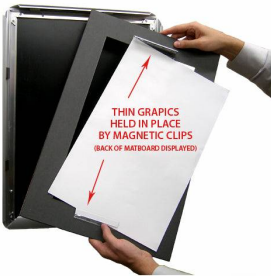

## Designer Snap Frames for Posters 17x22 (1" Wide Matboard)

FOR CURRENT PRICING, VISIT THE ID # LISTED ABOVE

1" VIEWABLE  
MATBOARD

### Product Details

- 17x22 Aluminum Snap Frame with 1" Matboard Border
- Poster snap frames 17 x 22 ships **fully assembled**
- Quick-Changing, all 4 frame rails snap-open for easy poster changes
- Holds 17x22 poster or sign
- Snap Frame Profile: 1 1/4" Wide
- Narrow profile offers 11/16" overall off the wall depth
- Accepts printed material up to 1/16" thick
- (9) Aluminum snap frame finishes available
- .040 Backing Board: Thin, durable backer board provides rigidity for your poster
- .020 clear PETG overlay is included to protect your poster insert
- No Tools! All four frame sides snap-open easily by hand
- SwingSnap poster frames can mount either **Portrait or Landscape**
- Installs Easily: Punched holes in frame allow for easy surface mounting
- Hanging hardware (screws) are included

- All Snap Poster Frames Shipped **ASSEMBLED**
- Designer snap-open sign frames are for **INDOOR USE ONLY**