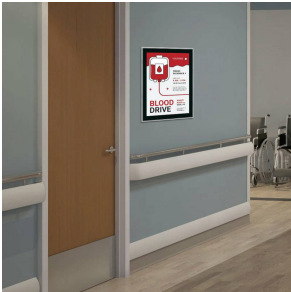

8x10 Poster Frame (SwingFrame Classic Poster Display)

FOR CURRENT PRICING, VISIT THE ID # LISTED ABOVE

Product Details

- 8x10 Frame For Posters and Other Signage
- Patented swing-open frame system (opens right to left) for poster changes
- Features concealed hinges and Gravity Lock
- Metal Frame Profile: 3/8" Wide
- Overall Poster Frame Depth: 1 3/8"
- (6) Anodized aluminum frame finishes available
- (4) Decorative Matboard colors available
- Viewable Matboard Border: 1 1/4"
- Viewable Area: Matboard overlaps your insert (poster) by 1/4"
- Backing Board: 1/8" White Coroplast provides rigidity to your insert
- Accepts printed material up to 1/16" thick
- Repositionable Adhesive Tapes are provided to hold posters in position
- Strong lightweight acrylic provides a clear viewing window
- Installs Easily: Mounting hardware included
- 8x10 Frames are for **INDOOR USE ONLY**
- [Call For Custom Wall Mount Poster Display Frames 8x10](#)

8.5 x 11 POSTER FRAMES CAN BE MODIFIED TO ACCEPT POSTER INSERTS UP TO 1/4" THICK...CALL FOR DETAILS ()

Ordering Options

- Poster Frame Orientation: Portrait or Landscape
- Matboard Colors
- Side Plunge Lock & Key