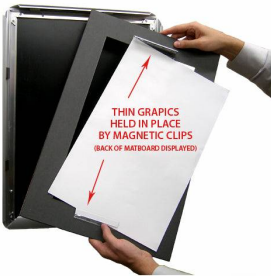

## Designer Snap Frames for Posters 24x36 | 1" Wide Matboard

FOR CURRENT PRICING, VISIT THE ID # LISTED ABOVE

1" VIEWABLE  
MATBOARD

### Product Details

- **24x36 Poster Snap Frame**
- Aluminum Snap Frame with 1" Matboard Border
- Snap frames **24 x 36** ships **fully assembled**
- Quick-Changing, all 4 frame rails snap-open for easy poster changes
- Holds **24x36** poster or sign size
- Snap Frame Profile: **1 1/4" Wide**
- **Narrow profile offers 11/16" overall off the wall depth**
- Accepts printed material up to **1/16" thick**
- **9** Aluminum snap frame finishes available
- **.040** Backing Board: Thin, durable backer board provides rigidity for your poster
- **.020** clear PETG overlay is included to protect your poster insert
- **No Tools!** All four frame sides snap-open easily by hand
- SwingSnap poster frames can mount either **Portrait or Landscape**
- Installs Easily: Punched holes in frame allow for easy surface mounting
- Hanging hardware (screws) are included
- **All Snap Poster Frames Shipped ASSEMBLED**
- Designer snap-open poster sign frames 24x36 **for INDOOR USE ONLY**

### Matboards Create Numerous Benefits

- The 1" wide Mat Border provides an upscale touch to your 24 x 36 poster insert with greater impact.
- Re-Printing of smaller size inserts will have cost savings.
- You can change your Mat Border colors anytime, and create an entire new look for your interior.