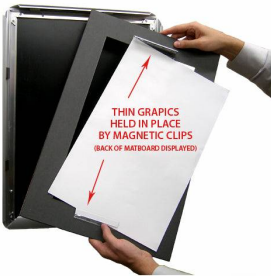

Designer Snap Frames for Posters 24x36 | 1" Wide Matboard

FOR CURRENT PRICING, VISIT THE ID # LISTED ABOVE

1" VIEWABLE
MATBOARD

Product Details

- **24x36 Poster Snap Frame**
- Aluminum Snap Frame with 1" Matboard Border
- Snap frames **24 x 36** ships **fully assembled**
- Quick-Changing, all 4 frame rails snap-open for easy poster changes
- Holds **24x36** poster or sign size
- Snap Frame Profile: **1 1/4" Wide**
- **Narrow profile offers 11/16"** overall off the wall depth
- Accepts printed material up to **1/16" thick**
- **9** Aluminum snap frame finishes available
- **.040** Backing Board: Thin, durable backer board provides rigidity for your poster
- **.020** clear PETG overlay is included to protect your poster insert
- **No Tools!** All four frame sides snap-open easily by hand
- SwingSnap poster frames can mount either **Portrait or Landscape**
- Installs Easily: Punched holes in frame allow for easy surface mounting
- Hanging hardware (screws) are included
- **All Snap Poster Frames Shipped ASSEMBLED**
- Designer snap-open poster sign frames 24x36 **for INDOOR USE ONLY**

Matboards Create Numerous Benefits

- The 1" wide Mat Border provides an upscale touch to your 24 x 36 poster insert with greater impact.
- Re-Printing of smaller size inserts will have cost savings.
- You can change your Mat Border colors anytime, and create an entire new look for your interior.

Matboard Details

- 1" Viewable Mat Border
- Matboard Overlaps 24x36 Poster by 1" ALL AROUND
- (24) Beveled Matboard Colors Available
- Magnetic Clamps are placed onto the back of the Matboard

to secure your thin poster, graphic or image in place.
See Instruction Sheets **ICON** (above) for further details.