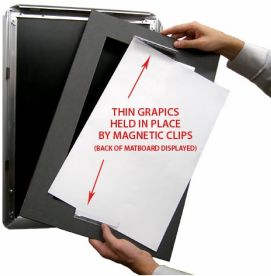

## Designer Snap Frames for Posters 24x30 (1" Wide Matboard)

FOR CURRENT PRICING, VISIT THE ID # LISTED ABOVE

1" VIEWABLE  
MATBOARD

### Product Details

- 24x30 Aluminum Snap Frame with 1" Matboard Border
- Poster snap frames 24 x 30 ships **fully assembled**
- Quick-Changing, all 4 frame rails snap-open for easy poster changes
- Holds 24x30 poster or sign
- Snap Frame Profile: 1 1/4" Wide
- Narrow profile offers 11/16" overall off the wall depth
- Accepts printed material up to 1/16" thick
- (9) Aluminum snap frame finishes available
- .040 Backing Board: Thin, durable backer board provides rigidity for your poster
- .020 clear PETG overlay is included to protect your poster insert
- No Tools! All four frame sides snap-open easily by hand
- SwingSnap poster frames can mount either **Portrait or Landscape**
- Installs Easily: Punched holes in frame allow for easy surface mounting
- Hanging hardware (screws) are included

- All Snap Poster Frames Shipped **ASSEMBLED**
- Designer snap-open sign frames are for **INDOOR USE ONLY**