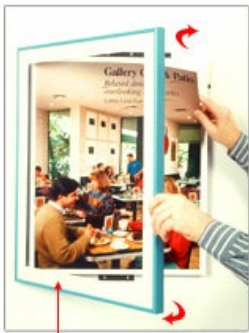

**8.5x14 Poster Frame | Colorful Classic Poster SwingFrame with Matboard | Swing Open Metal Frame in 75+ Colors**

FOR CURRENT PRICING, VISIT THE ID # LISTED ABOVE

**Product Details**

SWING OPEN & SWING CLOSE  
EASY POSTER CHANGES

35+ DECORATIVE  
MATBOARD COLORS

SLIM TO WALL PROFILE  
ONLY 1 3/8" DEEP

- SwingFrame 8.5x14 Poster Display with Matboard
- Patented Swing-Open Frame, Quick Changing
- Classic Metal Frame Profile: **3/8" Wide**
- Features concealed hinges and Sliding Gravity Lock
- Opens right to left for poster changes
- Holds 8.5x14 Size Posters, Signs, Photos, Documents, Menus, Etc.
- Metal Frame Profile: **3/8" Wide**
- Overall 8.5x14 Frame Depth: **1 3/8"**
- 75+ Frame Finishes
- (30+) Decorative Matboard colors available
- Viewable Matboard Border: **1 1/4"**
- Viewable Area: Matboard overlaps your insert (poster) by 1/4"
- Backing Board: 1/8" White Coroplast provides rigidity to thin insert
- Accepts printed material up to **1/16" thick**
- Repositionable Adhesive hold posters in position on Backing Board
- Strong, lightweight acrylic provides clear viewing window
- Installs Easily: Mounting hardware included
- Colorful Classic Poster Display Frames **for Indoor Use Only**
- Call For Custom Colorful Classic SwingFrame Poster Display

POSTER DISPLAY FRAMES CAN BE MODIFIED TO ACCEPT  
POSTER INSERTS UP TO 1/4" THICK. CALL FOR DETAILS.

**Ordering Options**

â€¢ Poster Frame Orientation: Portrait or Landscape

â€¢ Frame Finishes

â€¢ Side Plunge Lock & Key