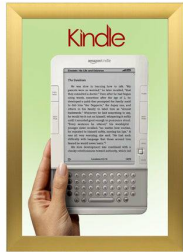

SwingSnaps Snap Open Poster Frame 18x18 (2 1/2" Wide Edge Profile)

FOR CURRENT PRICING, VISIT THE ID # LISTED ABOVE
FREE SHIPPING

SATIN SILVER

SATIN GOLD

Product Details

- 18 x 18 poster snap frame ships **fully assembled**
- Poster Holder for 18x18 Poster Size
- Quick-Changing, all 4 frame rails snap-open for easy poster changes
- Front Loading Frame for posters and other signage
- Aluminum Snap Frame Profile: 2 1/2" Wide
- Narrow profile offers 3/4" overall off the wall depth
- Accepts printed 18 x 18 signs and posters up to 1/16" thick
- Viewable Area: Moulding overlaps poster insert by 1/2" all around
- (3) Aluminum snap frame finishes available
- (1) Cherry wood simulated snap frame finish (faux wood)
- .040 Backing Board: Thin, durable backer board provides rigidity for your poster
- .020 clear PETG overlay is included to protect your poster insert
- No Tools! All four frame sides snap-open easily by hand
- SwingSnap poster frames can mount either **Portrait or Landscape**
- Installs Easily: Punched holes in frame allow for easy surface mounting
- Mounting hardware (screws) is included
- Custom snap poster frame sizes available