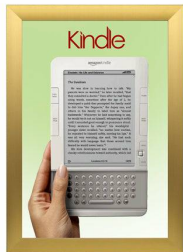

SwingSnaps Snap Open Poster Frame 18x18 (2 1/2" Wide Edge Profile)

FOR CURRENT PRICING, VISIT THE ID # LISTED ABOVE
FREE SHIPPING

SATIN SILVER

SATIN GOLD

Product Details

- 18 x 18 poster snap frame ships **fully assembled**
- Poster Holder for 18x18 Poster Size
- Quick-Changing, all 4 frame rails snap-open for easy poster changes
- Front Loading Frame for posters and other signage
- Aluminum Snap Frame Profile: 2 1/2" Wide
- Narrow profile offers 3/4" overall off the wall depth
- Accepts printed 18 x 18 signs and posters up to 1/16" thick
- Viewable Area: Moulding overlaps poster insert by 1/2" all around
- (3) Aluminum snap frame finishes available
- (1) Cherry wood simulated snap frame finish (faux wood)
- .040 Backing Board: Thin, durable backer board provides rigidity for your poster
- .020 clear PETG overlay is included to protect your poster insert
- No Tools! All four frame sides snap-open easily by hand
- SwingSnap poster frames can mount either **Portrait or Landscape**
- Installs Easily: Punched holes in frame allow for easy surface mounting
- Mounting hardware (screws) is included
- Custom snap poster frame sizes available