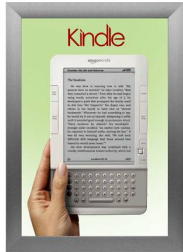

SwingSnaps Snap Open Poster Frame 18x18 (2 1/2" Wide Edge Profile)

FOR CURRENT PRICING, VISIT THE ID # LISTED ABOVE
FREE SHIPPING

SATIN SILVER

SATIN GOLD

Product Details

- 18 x 18 poster snap frame ships **fully assembled**
- Poster Holder for 18x18 Poster Size
- Quick-Changing, all 4 frame rails snap-open for easy poster changes
- Front Loading Frame for posters and other signage
- Aluminum Snap Frame Profile: 2 1/2" Wide
- Narrow profile offers 3/4" overall off the wall depth
- Accepts printed 18 x 18 signs and posters up to 1/16" thick
- Viewable Area: Moulding overlaps poster insert by 1/2" all around
- (3) Aluminum snap frame finishes available
- (1) Cherry wood simulated snap frame finish (faux wood)
- .040 Backing Board: Thin, durable backer board provides rigidity for your poster
- .020 clear PETG overlay is included to protect your poster insert
- No Tools! All four frame sides snap-open easily by hand
- SwingSnap poster frames can mount either **Portrait or Landscape**
- Installs Easily: Punched holes in frame allow for easy surface mounting
- Mounting hardware (screws) is included
- Custom snap poster frame sizes available