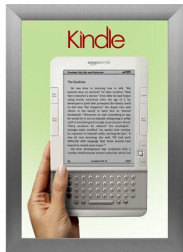

SwingSnaps Snap Open Poster Frame 18x18 (2 1/2" Wide Edge Profile)

FOR CURRENT PRICING, VISIT THE ID # LISTED ABOVE
FREE SHIPPING

SATIN SILVER

SATIN GOLD

Product Details

- 18 x 18 poster snap frame ships **fully assembled**
- Poster Holder for 18x18 Poster Size
- Quick-Changing, all 4 frame rails snap-open for easy poster changes
- Front Loading Frame for posters and other signage
- Aluminum Snap Frame Profile: 2 1/2" Wide
- Narrow profile offers 3/4" overall off the wall depth
- Accepts printed 18 x 18 signs and posters up to 1/16" thick
- Viewable Area: Moulding overlaps poster insert by 1/2" all around
- (3) Aluminum snap frame finishes available
- (1) Cherry wood simulated snap frame finish (faux wood)
- .040 Backing Board: Thin, durable backer board provides rigidity for your poster
- .020 clear PETG overlay is included to protect your poster insert
- No Tools! All four frame sides snap-open easily by hand
- SwingSnap poster frames can mount either **Portrait or Landscape**
- Installs Easily: Punched holes in frame allow for easy surface mounting
- Mounting hardware (screws) is included
- Custom snap poster frame sizes available

Ceiling Mount Ordering Options

- **Common Applications:** Displaying "suspended" advertisements or menu's in front of windows or behind a counter or cash wrap is a great way to grab someone's attention and drive traffic and sales to your place of business.