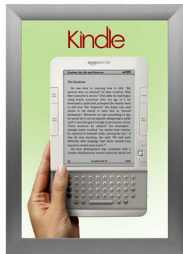

SwingSnaps Snap Open Poster Frame 12x20 (2 1/2" Wide Edge Profile)

FOR CURRENT PRICING, VISIT THE ID # LISTED ABOVE
FREE SHIPPING

Product Details

- 12 x 20 poster snap frame ships **fully assembled**
- Poster Holder for 12x20 Poster Size
- Quick-Changing, all 4 frame rails snap-open for easy poster changes
- Front Loading Frame for posters and other signage
- Aluminum Snap Frame Profile: 2 1/2" Wide
- Narrow profile offers 3/4" overall off the wall depth
- Accepts printed 12 x 20 signs and posters up to 1/16" thick
- Viewable Area: Moulding overlaps poster insert by 1/2" all around
- (3) Aluminum snap frame finishes available
- (1) Cherry wood simulated snap frame finish (faux wood)
- .040 Backing Board: Thin, durable backer board provides rigidity for your poster
- .020 clear PETG overlay is included to protect your poster insert
- No Tools! All four frame sides snap-open easily by hand
- SwingSnap poster frames can mount either **Portrait or Landscape**
- Installs Easily: Punched holes in frame allow for easy surface mounting
- Mounting hardware (screws) is included
- Custom snap poster frame sizes available

SATIN SILVER

- Aluminum snap-open displays are for ****INDOOR** or ****OUTDOOR** use

****Make sure you laminate your insert material if going outdoors**
****Poster Snap Frames are weather resistant...not water-proof**

SATIN GOLD

Ceiling Mount Ordering Options

- **Common Applications:** Displaying "suspended" advertisements or menu's in

front of windows or behind a counter or cash wrap is a great way to grab someone's attention and drive traffic and sales to your place of business.