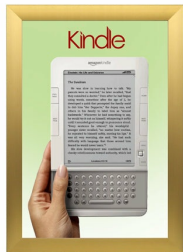

SwingSnaps Snap Open Poster Frame 12x20 (2 1/2" Wide Edge Profile)

FOR CURRENT PRICING, VISIT THE ID # LISTED ABOVE
FREE SHIPPING

Product Details

- 12 x 20 poster snap frame ships **fully assembled**
- Poster Holder for 12x20 Poster Size
- Quick-Changing, all 4 frame rails snap-open for easy poster changes
- Front Loading Frame for posters and other signage
- Aluminum Snap Frame Profile: 2 1/2" Wide
- Narrow profile offers 3/4" overall off the wall depth
- Accepts printed 12 x 20 signs and posters up to 1/16" thick
- Viewable Area: Moulding overlaps poster insert by 1/2" all around
- (3) Aluminum snap frame finishes available
- (1) Cherry wood simulated snap frame finish (faux wood)
- .040 Backing Board: Thin, durable backer board provides rigidity for your poster
- .020 clear PETG overlay is included to protect your poster insert
- No Tools! All four frame sides snap-open easily by hand
- SwingSnap poster frames can mount either **Portrait or Landscape**
- Installs Easily: Punched holes in frame allow for easy surface mounting
- Mounting hardware (screws) is included
- Custom snap poster frame sizes available

SATIN SILVER

- Aluminum snap-open displays are for ****INDOOR** or ****OUTDOOR** use

****Make sure you laminate your insert material if going outdoors**
****Poster Snap Frames are weather resistant...not water-proof**

SATIN GOLD

Ceiling Mount Ordering Options

- **Common Applications:** Displaying "suspended" advertisements or menu's in

front of windows or behind a counter or cash wrap is a great way to grab someone's attention and drive traffic and sales to your place of business.