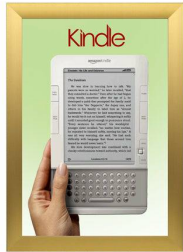

SwingSnaps Snap Open Poster Frame 36x36 (2 1/2" Wide Edge Profile)

FOR CURRENT PRICING, VISIT THE ID # LISTED ABOVE
FREE SHIPPING

Product Details

SATIN SILVER

SATIN GOLD

- 36 x 36 poster snap frame ships **unassembled** for cost savings
- Poster Holder for 36x36 Poster Size
- Quick-Changing, all 4 frame rails snap-open for easy poster changes
- Front Loading Frame for posters and other signage
- Aluminum Snap Frame Profile: 2 1/2" Wide
- Narrow profile offers 3/4" overall off the wall depth
- Accepts printed 36 x 36 signs and posters up to 1/16" thick
- Viewable Area: Moulding overlaps poster insert by 1/2" all around
- (3) Aluminum snap frame finishes available
- (1) Cherry wood simulated snap frame finish (faux wood)
- .040 Backing Board: Thin, durable backer board provides rigidity for your poster
- .020 clear PETG overlay is included to protect your poster insert
- No Tools! All four frame sides snap-open easily by hand
- SwingSnap poster frames can mount either **Portrait or Landscape**
- Installs Easily: Punched holes in frame allow for easy surface mounting
- Mounting hardware (screws) is included
- Custom snap poster frame sizes available