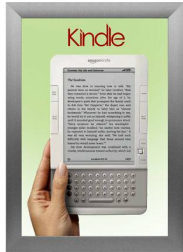

SwingSnaps Snap Open Poster Frame 36x36 (2 1/2" Wide Edge Profile)

FOR CURRENT PRICING, VISIT THE ID # LISTED ABOVE
FREE SHIPPING

Product Details

SATIN SILVER

SATIN GOLD

- 36 x 36 poster snap frame ships **unassembled** for cost savings
- Poster Holder for 36x36 Poster Size
- Quick-Changing, all 4 frame rails snap-open for easy poster changes
- Front Loading Frame for posters and other signage
- Aluminum Snap Frame Profile: 2 1/2" Wide
- Narrow profile offers 3/4" overall off the wall depth
- Accepts printed 36 x 36 signs and posters up to 1/16" thick
- Viewable Area: Moulding overlaps poster insert by 1/2" all around
- (3) Aluminum snap frame finishes available
- (1) Cherry wood simulated snap frame finish (faux wood)
- .040 Backing Board: Thin, durable backer board provides rigidity for your poster
- .020 clear PETG overlay is included to protect your poster insert
- No Tools! All four frame sides snap-open easily by hand
- SwingSnap poster frames can mount either **Portrait or Landscape**
- Installs Easily: Punched holes in frame allow for easy surface mounting
- Mounting hardware (screws) is included
- Custom snap poster frame sizes available