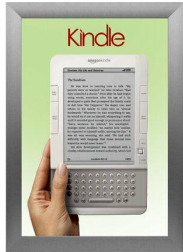

## SwingSnaps Snap Open Poster Frame 13x19 (2 1/2" Wide Edge Profile)

FOR CURRENT PRICING, VISIT THE ID # LISTED ABOVE  
FREE SHIPPING

SATIN SILVER

SATIN GOLD

### Product Details

- 13 x 19 poster snap frame ships **fully assembled**
- Poster Holder for 13x19 Poster Size
- Quick-Changing, all 4 frame rails snap-open for easy poster changes
- Front Loading Frame for posters and other signage
- Aluminum Snap Frame Profile: 2 1/2" Wide
- Narrow profile offers 3/4" overall off the wall depth
- Accepts printed 13 x 19 signs and posters up to 1/16" thick
- Viewable Area: Moulding overlaps poster insert by 1/2" all around
- (3) Aluminum snap frame finishes available
- (1) Cherry wood simulated snap frame finish (faux wood)
- .040 Backing Board: Thin, durable backer board provides rigidity for your poster
- .020 clear PETG overlay is included to protect your poster insert
- No Tools! All four frame sides snap-open easily by hand
- SwingSnap poster frames can mount either **Portrait or Landscape**
- Installs Easily: Punched holes in frame allow for easy surface mounting
- Mounting hardware (screws) is included
- Custom snap poster frame sizes available