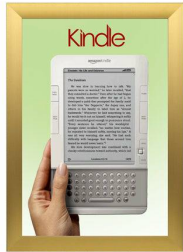

## SwingSnaps Snap Open Poster Frame 13x19 (2 1/2" Wide Edge Profile)

FOR CURRENT PRICING, VISIT THE ID # LISTED ABOVE  
FREE SHIPPING

SATIN SILVER

SATIN GOLD

### Product Details

- 13 x 19 poster snap frame ships **fully assembled**
- Poster Holder for 13x19 Poster Size
- Quick-Changing, all 4 frame rails snap-open for easy poster changes
- Front Loading Frame for posters and other signage
- Aluminum Snap Frame Profile: 2 1/2" Wide
- Narrow profile offers 3/4" overall off the wall depth
- Accepts printed 13 x 19 signs and posters up to 1/16" thick
- Viewable Area: Moulding overlaps poster insert by 1/2" all around
- (3) Aluminum snap frame finishes available
- (1) Cherry wood simulated snap frame finish (faux wood)
- .040 Backing Board: Thin, durable backer board provides rigidity for your poster
- .020 clear PETG overlay is included to protect your poster insert
- No Tools! All four frame sides snap-open easily by hand
- SwingSnap poster frames can mount either **Portrait or Landscape**
- Installs Easily: Punched holes in frame allow for easy surface mounting
- Mounting hardware (screws) is included
- Custom snap poster frame sizes available