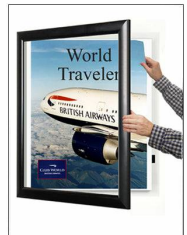

17x22 Metal Frame Super Wide Face Poster SwingFrames

FOR CURRENT PRICING, VISIT THE ID # LISTED ABOVE

Product Details

- **Super Wide-Face Poster SwingFrame**
- **17 x 22 Metal Poster Display System**
- Patented swing-open frame (opens right to left) for poster changes
- Features Concealed Hinges and Gravity Lock
- Metal Frame Profile: **2 3/8" Wide**
- Overall **17x22** Display Frame Depth: **1 3/8"**
- **2** Anodized aluminum frame finishes available
- Viewable Area: Frame profile overlaps your insert (poster) by **1/4"**
- Backing Board: **1/8"** White Coroplast provides rigidity to your insert
- Accepts printed material up to **1/16" thick**
- Repositionable Adhesive Tapes are provided to hold posters in position
- Strong lightweight acrylic provides a clear viewing window
- Installs Easily: Mounting hardware included
- Metal wall mount SwingFrame poster displays for **INDOOR USE ONLY**
- **Call to Customize Super Wide Face Poster Display Frame**

SWINGFRAMES CAN BE MODIFIED TO ACCEPT POSTER INSERTS UP TO 1/4" THICK...CALL FOR DETAILS ()

Ordering Options

- Frame 17x22 Orientation: Portrait or Landscape
- Side Plunge Lock & Key

Acrylic Window:

- **Clear Acrylic (Standard...Included in Price)**
- Strong lightweight acrylic provides a clear viewing window
- **Non-Glare (See Pricing)**
- Reduces glare from natural or artificial light
- **Break Resistant (See Pricing)**
- High Impact acrylic, perfect for high traffic or public environment.