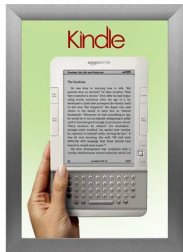

Product Sheet

Item ID # SSWE-2430

SwingSnaps Snap Poster Frame 24x30 | with 2 1/2" Wide Edge Aluminum Snap Frame Profile

FOR CURRENT PRICING, VISIT THE ID # LISTED ABOVE
FREE SHIPPING

Product Details

- SwingSnap 24 x 30 Poster Snap Frame
 - Bold Aluminum Snap Frame Profile: 2 1/2" Wide
 - Quick Change Front-Loading Snap Open Frame
 - Wall Mount Snap Frame Ships **Assembled**
 - **No Tools!** All four frame sides snap open easily by hand
 - Narrow profile offers 3/4" overall off-the-wall depth
 - Accepts printed 24 x 30 signs and posters up to **1/16" thick**
 - **Viewable Area:** Moulding overlaps poster insert by 1/2" all around
 - Three Aluminum Snap Frame Finishes
 - (1) Cherry wood simulated snap frame finish (faux wood)
 - .040 Backing Board: Board Provides Rigidity for Thin Printed Posters
 - .020 clear PETG overlay included to protect poster insert
 - SwingSnap poster frames mount **Portrait or Landscape**
 - **Installs Easily:** Punched holes in frame backing for easy surface mounting
 - Wall Mounting hardware (screws) included
 - Contact us for Custom Snap Frame Sizes, Small Document to Extra Large
- Aluminum snap-open displays for ****INDOOR** or ****OUTDOOR** use

**Be sure to laminate your insert material if going outdoors
**Poster Snap Frames are weather resistant. Not waterproof

SATIN SILVER

Ceiling Mount Ordering Options

- **Common Applications:** Displaying "suspended" advertisements or menu's in front of windows or behind a counter or cash wrap is a great way to grab someone's attention and drive traffic and sales to your place of business.

SATIN GOLD

- We offer the option of installing "D" Rings onto the Snap Frame. This allows you the option of suspending your frame from the ceiling. Both the short side and long side will have "D" Rings installed, giving you the option to hang and display your snap frame in Portrait or Landscape orientation.