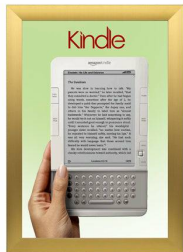

Product Sheet

Item ID # SSWE-2430

SwingSnaps Snap Poster Frame 24x30 | with 2 1/2" Wide Edge Aluminum Snap Frame Profile

FOR CURRENT PRICING, VISIT THE ID # LISTED ABOVE
FREE SHIPPING

Product Details

- SwingSnap 24 x 30 Poster Snap Frame
 - Bold Aluminum Snap Frame Profile: 2 1/2" Wide
 - Quick Change Front-Loading Snap Open Frame
 - Wall Mount Snap Frame Ships **Assembled**
 - **No Tools!** All four frame sides snap open easily by hand
 - Narrow profile offers 3/4" overall off-the-wall depth
 - Accepts printed 24 x 30 signs and posters up to **1/16" thick**
 - **Viewable Area:** Moulding overlaps poster insert by 1/2" all around
 - Three Aluminum Snap Frame Finishes
 - (1) Cherry wood simulated snap frame finish (faux wood)
 - .040 Backing Board: Board Provides Rigidity for Thin Printed Posters
 - .020 clear PETG overlay included to protect poster insert
 - SwingSnap poster frames mount **Portrait or Landscape**
 - **Installs Easily:** Punched holes in frame backing for easy surface mounting
 - Wall Mounting hardware (screws) included
 - Contact us for Custom Snap Frame Sizes, Small Document to Extra Large
- Aluminum snap-open displays for ****INDOOR** or ****OUTDOOR** use

**Be sure to laminate your insert material if going outdoors
**Poster Snap Frames are weather resistant. Not waterproof

SATIN SILVER

Ceiling Mount Ordering Options

- **Common Applications:** Displaying "suspended" advertisements or menu's in front of windows or behind a counter or cash wrap is a great way to grab someone's attention and drive traffic and sales to your place of business.

SATIN GOLD

- We offer the option of installing "D" Rings onto the Snap Frame. This allows you the option of suspending your frame from the ceiling. Both the short side and long side will have "D" Rings installed, giving you the option to hang and display your snap frame in Portrait or Landscape orientation.