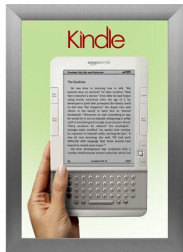

SwingSnap Snap Open Poster Frame 18x24 with Bold 2 1/2" Wide Edge Aluminum Profile

FOR CURRENT PRICING, VISIT THE ID # LISTED ABOVE
FREE SHIPPING

SATIN SILVER

SATIN GOLD

Product Details

- 18 x 24 poster snap frame ships **fully assembled**
- Poster Holder for 18x24 Poster Size
- Quick-Changing, all 4 frame rails snap-open for easy poster changes
- Front Loading Frame for posters and other signage
- Aluminum Snap Frame Profile: 2 1/2" Wide
- Narrow profile offers 3/4" overall off the wall depth
- Accepts printed 18 x 24 signs and posters up to 1/16" thick
- Viewable Area: Moulding overlaps poster insert by 1/2" all around
- (3) Aluminum snap frame finishes available
- (1) Cherry wood simulated snap frame finish (faux wood)
- .040 Backing Board: Thin, durable backer board provides rigidity for your poster
- .020 clear PETG overlay is included to protect your poster insert
- No Tools! All four frame sides snap-open easily by hand
- SwingSnap poster frames can mount either **Portrait or Landscape**
- Installs Easily: Punched holes in frame allow for easy surface mounting
- Mounting hardware (screws) is included
- Custom snap poster frame sizes available

Ceiling Mount Ordering Options

- **Common Applications:** Displaying "suspended" advertisements or menu's in front of windows or behind a counter or cash wrap is a great way to grab someone's attention and drive traffic and sales to your place of business.