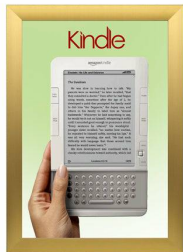

SwingSnap Snap Open Poster Frame 18x24 with Bold 2 1/2" Wide Edge Aluminum Profile

FOR CURRENT PRICING, VISIT THE ID # LISTED ABOVE
FREE SHIPPING

SATIN SILVER

SATIN GOLD

Product Details

- 18 x 24 poster snap frame ships **fully assembled**
- Poster Holder for 18x24 Poster Size
- Quick-Changing, all 4 frame rails snap-open for easy poster changes
- Front Loading Frame for posters and other signage
- Aluminum Snap Frame Profile: 2 1/2" Wide
- Narrow profile offers 3/4" overall off the wall depth
- Accepts printed 18 x 24 signs and posters up to 1/16" thick
- Viewable Area: Moulding overlaps poster insert by 1/2" all around
- (3) Aluminum snap frame finishes available
- (1) Cherry wood simulated snap frame finish (faux wood)
- .040 Backing Board: Thin, durable backer board provides rigidity for your poster
- .020 clear PETG overlay is included to protect your poster insert
- No Tools! All four frame sides snap-open easily by hand
- SwingSnap poster frames can mount either **Portrait or Landscape**
- Installs Easily: Punched holes in frame allow for easy surface mounting
- Mounting hardware (screws) is included
- Custom snap poster frame sizes available