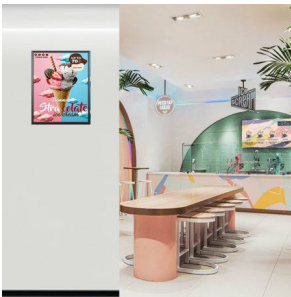

Model	Insert Size	Overall Size	Viewable Area	Ship Via	Shipping Weight