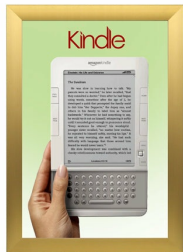

SwingSnaps Snap Open Poster Frame 36x42 (2 1/2" Wide Edge Profile)

FOR CURRENT PRICING, VISIT THE ID # LISTED ABOVE
FREE SHIPPING

Product Details

SATIN SILVER

SATIN GOLD

- 36 x 42 poster snap frame ships **unassembled** for cost savings
- Poster Holder for 36x42 Poster Size
- Quick-Changing, all 4 frame rails snap-open for easy poster changes
- Front Loading Frame for posters and other signage
- Aluminum Snap Frame Profile: 2 1/2" Wide
- Narrow profile offers 3/4" overall off the wall depth
- Accepts printed 36 x 42 signs and posters up to 1/16" thick
- Viewable Area: Moulding overlaps poster insert by 1/2" all around
- (3) Aluminum snap frame finishes available
- (1) Cherry wood simulated snap frame finish (faux wood)
- .040 Backing Board: Thin, durable backer board provides rigidity for your poster
- .020 clear PETG overlay is included to protect your poster insert
- No Tools! All four frame sides snap-open easily by hand
- SwingSnap poster frames can mount either **Portrait or Landscape**
- Installs Easily: Punched holes in frame allow for easy surface mounting
- Mounting hardware (screws) is included
- Custom snap poster frame sizes available