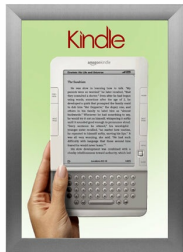

SwingSnaps Snap Open Poster Frame 36x42 (2 1/2" Wide Edge Profile)

FOR CURRENT PRICING, VISIT THE ID # LISTED ABOVE
FREE SHIPPING

Product Details

SATIN SILVER

SATIN GOLD

- 36 x 42 poster snap frame ships **unassembled** for cost savings
- Poster Holder for 36x42 Poster Size
- Quick-Changing, all 4 frame rails snap-open for easy poster changes
- Front Loading Frame for posters and other signage
- Aluminum Snap Frame Profile: 2 1/2" Wide
- Narrow profile offers 3/4" overall off the wall depth
- Accepts printed 36 x 42 signs and posters up to 1/16" thick
- Viewable Area: Moulding overlaps poster insert by 1/2" all around
- (3) Aluminum snap frame finishes available
- (1) Cherry wood simulated snap frame finish (faux wood)
- .040 Backing Board: Thin, durable backer board provides rigidity for your poster
- .020 clear PETG overlay is included to protect your poster insert
- No Tools! All four frame sides snap-open easily by hand
- SwingSnap poster frames can mount either **Portrait or Landscape**
- Installs Easily: Punched holes in frame allow for easy surface mounting
- Mounting hardware (screws) is included
- Custom snap poster frame sizes available