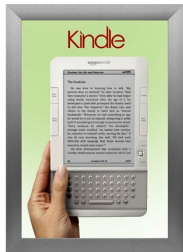

SwingSnaps Snap Open Poster Frame 17x22 (2 1/2" Wide Edge Profile)

FOR CURRENT PRICING, VISIT THE ID # LISTED ABOVE
FREE SHIPPING

Product Details

- 17 x 22 poster snap frame ships **fully assembled**
- Poster Holder for 17x22 Poster Size
- Quick-Changing, all 4 frame rails snap-open for easy poster changes
- Front Loading Frame for posters and other signage
- Aluminum Snap Frame Profile: 2 1/2" Wide
- Narrow profile offers 3/4" overall off the wall depth
- Accepts printed 17 x 22 signs and posters up to 1/16" thick
- Viewable Area: Moulding overlaps poster insert by 1/2" all around
- (3) Aluminum snap frame finishes available
- (1) Cherry wood simulated snap frame finish (faux wood)
- .040 Backing Board: Thin, durable backer board provides rigidity for your poster
- .020 clear PETG overlay is included to protect your poster insert
- No Tools! All four frame sides snap-open easily by hand
- SwingSnap poster frames can mount either **Portrait or Landscape**
- Installs Easily: Punched holes in frame allow for easy surface mounting
- Mounting hardware (screws) is included
- Custom snap poster frame sizes available

SATIN SILVER

- Aluminum snap-open displays are for ****INDOOR** or ****OUTDOOR** use

****Make sure you laminate your insert material if going outdoors**
****Poster Snap Frames are weather resistant...not water-proof**

SATIN GOLD

Ceiling Mount Ordering Options

- **Common Applications:** Displaying "suspended" advertisements or menu's in

front of windows or behind a counter or cash wrap is a great way to grab someone's attention and drive traffic and sales to your place of business.