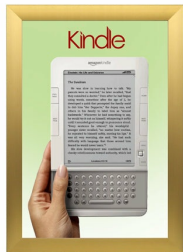

SwingSnaps Snap Open Poster Frame 17x22 (2 1/2" Wide Edge Profile)

FOR CURRENT PRICING, VISIT THE ID # LISTED ABOVE
FREE SHIPPING

Product Details

- 17 x 22 poster snap frame ships **fully assembled**
- Poster Holder for 17x22 Poster Size
- Quick-Changing, all 4 frame rails snap-open for easy poster changes
- Front Loading Frame for posters and other signage
- Aluminum Snap Frame Profile: 2 1/2" Wide
- Narrow profile offers 3/4" overall off the wall depth
- Accepts printed 17 x 22 signs and posters up to 1/16" thick
- Viewable Area: Moulding overlaps poster insert by 1/2" all around
- (3) Aluminum snap frame finishes available
- (1) Cherry wood simulated snap frame finish (faux wood)
- .040 Backing Board: Thin, durable backer board provides rigidity for your poster
- .020 clear PETG overlay is included to protect your poster insert
- No Tools! All four frame sides snap-open easily by hand
- SwingSnap poster frames can mount either **Portrait or Landscape**
- Installs Easily: Punched holes in frame allow for easy surface mounting
- Mounting hardware (screws) is included
- Custom snap poster frame sizes available

SATIN SILVER

- Aluminum snap-open displays are for ****INDOOR** or ****OUTDOOR** use

****Make sure you laminate your insert material if going outdoors**
****Poster Snap Frames are weather resistant...not water-proof**

SATIN GOLD

Ceiling Mount Ordering Options

- **Common Applications:** Displaying "suspended" advertisements or menu's in

front of windows or behind a counter or cash wrap is a great way to grab someone's attention and drive traffic and sales to your place of business.