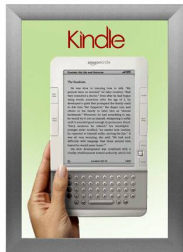

SwingSnaps Snap Open Poster Frame 17x23 (2 1/2" Wide Edge Profile)

FOR CURRENT PRICING, VISIT THE ID # LISTED ABOVE
FREE SHIPPING

Product Details

- 17 x 23 poster snap frame ships **fully assembled**
- Poster Holder for 17x23 Poster Size
- Quick-Changing, all 4 frame rails snap-open for easy poster changes
- Front Loading Frame for posters and other signage
- Aluminum Snap Frame Profile: 2 1/2" Wide
- Narrow profile offers 3/4" overall off the wall depth
- Accepts printed 17 x 23 signs and posters up to 1/16" thick
- Viewable Area: Moulding overlaps poster insert by 1/2" all around
- (3) Aluminum snap frame finishes available
- (1) Cherry wood simulated snap frame finish (faux wood)
- .040 Backing Board: Thin, durable backer board provides rigidity for your poster
- .020 clear PETG overlay is included to protect your poster insert
- No Tools! All four frame sides snap-open easily by hand
- SwingSnap poster frames can mount either **Portrait or Landscape**
- Installs Easily: Punched holes in frame allow for easy surface mounting
- Mounting hardware (screws) is included
- Custom snap poster frame sizes available

SATIN SILVER

- Aluminum snap-open displays are for ****INDOOR** or ****OUTDOOR** use

**Make sure you laminate your insert material if going outdoors
**Poster Snap Frames are weather resistant...not water-proof

SATIN GOLD

Ceiling Mount Ordering Options

- **Common Applications:** Displaying "suspended" advertisements or menu's in front of windows or behind a counter or cash wrap is a great way to grab someone's attention and drive traffic and sales to your place of business.