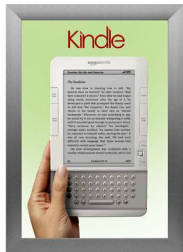

SwingSnaps Snap Open Poster Frame 17x23 (2 1/2" Wide Edge Profile)

FOR CURRENT PRICING, VISIT THE ID # LISTED ABOVE
FREE SHIPPING

SATIN SILVER

SATIN GOLD

Product Details

- 17 x 23 poster snap frame ships **fully assembled**
- Poster Holder for 17x23 Poster Size
- Quick-Changing, all 4 frame rails snap-open for easy poster changes
- Front Loading Frame for posters and other signage
- Aluminum Snap Frame Profile: 2 1/2" Wide
- Narrow profile offers 3/4" overall off the wall depth
- Accepts printed 17 x 23 signs and posters up to 1/16" thick
- Viewable Area: Moulding overlaps poster insert by 1/2" all around
- (3) Aluminum snap frame finishes available
- (1) Cherry wood simulated snap frame finish (faux wood)
- .040 Backing Board: Thin, durable backer board provides rigidity for your poster
- .020 clear PETG overlay is included to protect your poster insert
- No Tools! All four frame sides snap-open easily by hand
- SwingSnap poster frames can mount either **Portrait or Landscape**
- Installs Easily: Punched holes in frame allow for easy surface mounting
- Mounting hardware (screws) is included
- Custom snap poster frame sizes available

Ceiling Mount Ordering Options

- **Common Applications:** Displaying "suspended" advertisements or menu's in front of windows or behind a counter or cash wrap is a great way to grab someone's attention and drive traffic and sales to your place of business.