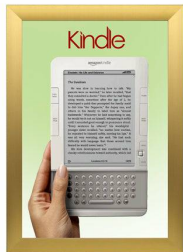

SwingSnaps Snap Open Poster Frame 17x23 (2 1/2" Wide Edge Profile)

FOR CURRENT PRICING, VISIT THE ID # LISTED ABOVE
FREE SHIPPING

Product Details

- 17 x 23 poster snap frame ships **fully assembled**
- Poster Holder for 17x23 Poster Size
- Quick-Changing, all 4 frame rails snap-open for easy poster changes
- Front Loading Frame for posters and other signage
- Aluminum Snap Frame Profile: 2 1/2" Wide
- Narrow profile offers 3/4" overall off the wall depth
- Accepts printed 17 x 23 signs and posters up to 1/16" thick
- Viewable Area: Moulding overlaps poster insert by 1/2" all around
- (3) Aluminum snap frame finishes available
- (1) Cherry wood simulated snap frame finish (faux wood)
- .040 Backing Board: Thin, durable backer board provides rigidity for your poster
- .020 clear PETG overlay is included to protect your poster insert
- No Tools! All four frame sides snap-open easily by hand
- SwingSnap poster frames can mount either **Portrait or Landscape**
- Installs Easily: Punched holes in frame allow for easy surface mounting
- Mounting hardware (screws) is included
- Custom snap poster frame sizes available

SATIN SILVER

- Aluminum snap-open displays are for ****INDOOR** or ****OUTDOOR** use

**Make sure you laminate your insert material if going outdoors
**Poster Snap Frames are weather resistant...not water-proof

SATIN GOLD

Ceiling Mount Ordering Options

- **Common Applications:** Displaying "suspended" advertisements or menu's in front of windows or behind a counter or cash wrap is a great way to grab someone's attention and drive traffic and sales to your place of business.