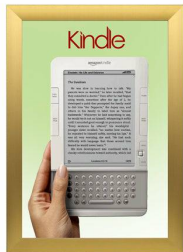

SwingSnaps Snap Open Poster Frame 17x23 (2 1/2" Wide Edge Profile)

FOR CURRENT PRICING, VISIT THE ID # LISTED ABOVE
FREE SHIPPING

SATIN SILVER

SATIN GOLD

Product Details

- 17 x 23 poster snap frame ships **fully assembled**
- Poster Holder for 17x23 Poster Size
- Quick-Changing, all 4 frame rails snap-open for easy poster changes
- Front Loading Frame for posters and other signage
- Aluminum Snap Frame Profile: 2 1/2" Wide
- Narrow profile offers 3/4" overall off the wall depth
- Accepts printed 17 x 23 signs and posters up to 1/16" thick
- Viewable Area: Moulding overlaps poster insert by 1/2" all around
- (3) Aluminum snap frame finishes available
- (1) Cherry wood simulated snap frame finish (faux wood)
- .040 Backing Board: Thin, durable backer board provides rigidity for your poster
- .020 clear PETG overlay is included to protect your poster insert
- No Tools! All four frame sides snap-open easily by hand
- SwingSnap poster frames can mount either **Portrait or Landscape**
- Installs Easily: Punched holes in frame allow for easy surface mounting
- Mounting hardware (screws) is included
- Custom snap poster frame sizes available