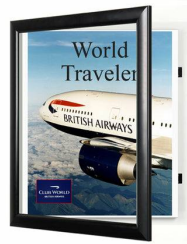

## SwingFrame 36x48 Poster Frame with Bold Super Wide Face Metal Frame | Swing Open, Fast Change

FOR CURRENT PRICING, VISIT THE ID # LISTED ABOVE

### Product Details

- SwingFrame Extra Large 36 x 48 Poster Frame
- Bold Super Wide Face Metal Frame Profile 2 3/8"
- Indoor, Wall Mount Poster Display Frame
- Fast Change, Swing Open Poster Frame
- Displays 36x48 Poster Size
- Elegant, Bold Custom Picture Frame Style
- Patented, swing-open frame opens right to left for poster changes
- Features Concealed Hinges and Sliding Gravity Lock
- Wide Frame Profile: 2 3/8" Wide
- Overall 36x48 Display Frame Depth: **1 3/8"**
- 2 Anodized aluminum frame finishes: Black, Satin Silver
- Viewable Area: Frame profile overlaps your insert (poster) by 1/4"
- Backing Board: 1/8" White Coroplast provides rigidity to thin sheet insert
- Accepts printed material up to **1/16" thick**
- **Repositionable Adhesive Tapes** provided to hold posters in position
- Strong lightweight acrylic provides a clear viewing window
- **Optional** Side Plunge Lock with Key
- Installs Easily: Wall Mounting Cleat with Hardware Included
- SwingFrame wall mount poster displays **for Indoor Use Only**
- Call for Custom Size Super Wide Face Poster Display Frames

### Ordering Options

- Frame 36x48 Orientation: Portrait or Landscape
- Side Plunge Lock & Key