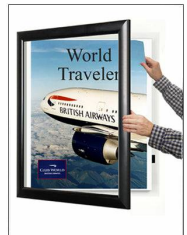

24x72 Metal Frame Super Wide Face Poster SwingFrames

FOR CURRENT PRICING, VISIT THE ID # LISTED ABOVE

Product Details

- 24 x 72 Metal Poster Display System
- Patented swing-open frame (opens right to left) for poster changes
- Features concealed Hinges and Gravity Lock
- Metal Frame Profile: 2 3/8" Wide
- Overall 24x72 Display Frame Depth: 1 3/8"
- (2) Anodized aluminum frame finishes available
- Viewable Area: Frame profile overlaps your insert (poster) by 1/4"
- Backing Board: 1/8" White Coroplast provides rigidity to your insert
- Accepts printed material up to 1/16" thick
- Repositionable Adhesive Tapes are provided to hold posters in position
- Strong lightweight acrylic provides a clear viewing window
- Installs Easily: Mounting hardware included
- Metal wall mount poster displays are for **INDOOR USE ONLY**
- **Call to Customize Super Wide Face Poster Display Frame!**

SWINGFRAMES CAN BE MODIFIED TO ACCEPT POSTER INSERTS UP TO 1/4" THICK...CALL FOR DETAILS ()

Ordering Options

- Frame 24x72 Orientation: Portrait or Landscape
- Side Plunge Lock & Key

Acrylic Window:

- **Clear Acrylic (Standard...Included in Price)**
- Strong lightweight acrylic provides a clear viewing window
- **Non-Glare (See Pricing)**
- Reduces glare from natural or artificial light
- **Break Resistant (See Pricing)**
- High Impact acrylic, perfect for high traffic or public environment.

Model	Insert Size	Overall Size	Viewable Area	Ships Via	Shipping Weight
SFSWF-2472	24" x 72"	28 3/4" x 76 3/4"	23 1/2" x 71 1/2"	Freight	41