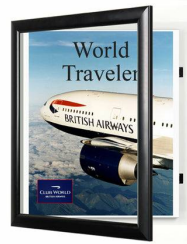

24x30 Metal Frame Super Wide Face Poster SwingFrames

FOR CURRENT PRICING, VISIT THE ID # LISTED ABOVE

Product Details

- 24 x 30 Metal Poster Display System
- Patented swing-open frame (opens right to left) for poster changes
- Features concealed Hinges and Gravity Lock
- Metal Frame Profile: 2 3/8" Wide
- Overall 24x30 Display Frame Depth: 1 3/8"
- (2) Anodized aluminum frame finishes available
- Viewable Area: Frame profile overlaps your insert (poster) by 1/4"
- Backing Board: 1/8" White Coroplast provides rigidity to your insert
- Accepts printed material up to 1/16" thick
- Repositionable Adhesive Tapes are provided to hold posters in position
- Strong lightweight acrylic provides a clear viewing window
- Installs Easily: Mounting hardware included
- Metal wall mount poster displays are for **INDOOR USE ONLY**
- **Call to Customize Super Wide Face Poster Display Frame!**

SWINGFRAMES CAN BE MODIFIED TO ACCEPT POSTER INSERTS UP TO 1/4" THICK...CALL FOR DETAILS ()

Ordering Options

- Frame 24x30 Orientation: Portrait or Landscape
- Side Plunge Lock & Key

Acrylic Window:

- **Clear Acrylic (Standard...Included in Price)**
- Strong lightweight acrylic provides a clear viewing window
- **Non-Glare (See Pricing)**
- Reduces glare from natural or artificial light
- **Break Resistant (See Pricing)**
- High Impact acrylic, perfect for high traffic or public environment.