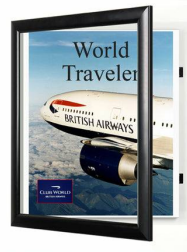

24x32 Metal Frame Super Wide Face Poster SwingFrames

FOR CURRENT PRICING, VISIT THE ID # LISTED ABOVE

Product Details

- 24 x 32 Metal Poster Display System
- Patented swing-open frame (opens right to left) for poster changes
- Features concealed Hinges and Gravity Lock
- Metal Frame Profile: 2 3/8" Wide
- Overall 24x32 Display Frame Depth: 1 3/8"
- (2) Anodized aluminum frame finishes available
- Viewable Area: Frame profile overlaps your insert (poster) by 1/4"
- Backing Board: 1/8" White Coroplast provides rigidity to your insert
- Accepts printed material up to 1/16" thick
- Repositionable Adhesive Tapes are provided to hold posters in position
- Strong lightweight acrylic provides a clear viewing window
- Installs Easily: Mounting hardware included
- Metal wall mount poster displays are for **INDOOR USE ONLY**
- **Call to Customize Super Wide Face Poster Display Frame!**

SWINGFRAMES CAN BE MODIFIED TO ACCEPT POSTER INSERTS UP TO 1/4" THICK...CALL FOR DETAILS ()

Ordering Options

- Frame 24x32 Orientation: Portrait or Landscape
- Side Plunge Lock & Key

Acrylic Window:

- **Clear Acrylic (Standard...Included in Price)**
- Strong lightweight acrylic provides a clear viewing window
- **Non-Glare (See Pricing)**
- Reduces glare from natural or artificial light
- **Break Resistant (See Pricing)**
- High Impact acrylic, perfect for high traffic or public environment.