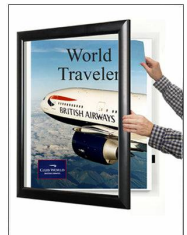

24x32 Metal Frame Super Wide Face Poster SwingFrames

FOR CURRENT PRICING, VISIT THE ID # LISTED ABOVE

Product Details

- 24 x 32 Metal Poster Display System
- Patented swing-open frame (opens right to left) for poster changes
- Features concealed Hinges and Gravity Lock
- Metal Frame Profile: 2 3/8" Wide
- Overall 24x32 Display Frame Depth: 1 3/8"
- (2) Anodized aluminum frame finishes available
- Viewable Area: Frame profile overlaps your insert (poster) by 1/4"
- Backing Board: 1/8" White Coroplast provides rigidity to your insert
- Accepts printed material up to 1/16" thick
- Repositionable Adhesive Tapes are provided to hold posters in position
- Strong lightweight acrylic provides a clear viewing window
- Installs Easily: Mounting hardware included
- Metal wall mount poster displays are for **INDOOR USE ONLY**
- **Call to Customize Super Wide Face Poster Display Frame!**

SWINGFRAMES CAN BE MODIFIED TO ACCEPT POSTER INSERTS UP TO 1/4" THICK...CALL FOR DETAILS ()

Ordering Options

- Frame 24x32 Orientation: Portrait or Landscape
- Side Plunge Lock & Key

Acrylic Window:

- **Clear Acrylic (Standard...Included in Price)**
- Strong lightweight acrylic provides a clear viewing window
- **Non-Glare (See Pricing)**
- Reduces glare from natural or artificial light
- **Break Resistant (See Pricing)**
- High Impact acrylic, perfect for high traffic or public environment.