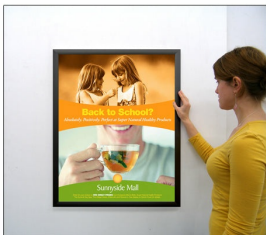

### Ceiling Mount Options

- **Common Applications:** Displaying "suspended" advertisements or menus in

front of windows or behind a counter or cash wrap is a great way to grab someone's attention and drive traffic and sales to your place of business.

- We offer the option of installing "D" Rings onto the Snap Frame.

This allows you the option of suspending your frame from the ceiling. Both the short side and long side will have "D" Rings installed, giving you the option to hang and display your snap frame in Portrait or Landscape orientation.

### Customize your Snap Frame

- Call to customize Mitered SwingSnap Poster Snap Frames 17x23!

[ABOUT SNAP FRAMES](#)

[CUSTOM SNAP FRAMES](#)

[MOUNTING INSTRUCTIONS](#)

Model	Insert Size	Overall Size	Viewable Area	Ships Via	Shipping Wt	How is Frame Shipped?
SSMC-1723	17" x 23"	18 3/4" x 24 3/4"	16 1/4" x 22 1/4"	FedEx	7	Assembled