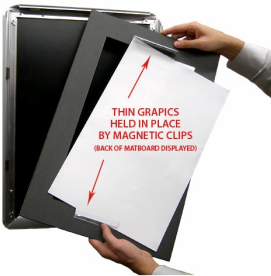

Product Details

- 20x28 Aluminum Snap Frame with 1" Matboard Border
- Poster snap frames 20 x 28 ships **fully assembled**
- Quick-Changing, all 4 frame rails snap-open for easy poster changes
- Holds 20x28 poster or sign
- Snap Frame Profile: 1 1/4" Wide
- Narrow profile offers 11/16" overall off the wall depth
- Accepts printed material up to 1/16" thick
- (9) Aluminum snap frame finishes available
- .040 Backing Board: Thin, durable backer board provides rigidity for your poster
- .020 clear PETG overlay is included to protect your poster insert
- No Tools! All four frame sides snap-open easily by hand
- SwingSnap poster frames can mount either **Portrait or Landscape**
- Installs Easily: Punched holes in frame allow for easy surface mounting
- Hanging hardware (screws) are included

- All Snap Poster Frames Shipped **ASSEMBLED**
- Designer snap-open sign frames are for **INDOOR USE ONLY**

Matboards Create Numerous Benefits

- The 1" wide Mat Border provides an upscale touch to your 20 x 28 poster insert with greater impact.
- Re-Printing of smaller size inserts will have cost savings.
- You can change your Mat Border colors anytime, and create an entire new look for your interior.

Matboard Details

- 1" Viewable Mat Border
- Matboard Overlaps 20x28 Poster by 1" ALL AROUND
- (24) Beveled Matboard Colors Available
- Magnetic Clamps are placed onto the back of the Matboard

to secure your thin poster, graphic or image in place.

See Instruction Sheets ICON (above) for further details.

- Magnetic Clamps are will secure up to 1/16" insert thickness

Custom your Snap Frame

- **Call for Custom Designer SwingSnap Poster Snap Frames!**
- Any Matboard Border Size is Available
- Multiple Matboard Openings are Available
- 100+ Matboard Colors to Choose
- Powdercoat Snap Frame Finishes Available

[MATTE INSTRUCTIONS](#)

[ORDER CUSTOM MATTES](#)