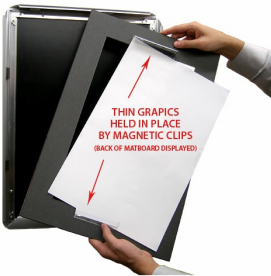

Designer Snap Frames for Posters 22x34 (1" Wide Matboard)

FOR CURRENT PRICING, VISIT THE ID # LISTED ABOVE

1" VIEWABLE
MATBOARD

Product Details

- 22x34 Aluminum Snap Frame with 1" Matboard Border
- Poster snap frames 22 x 34 ships **fully assembled**
- Quick-Changing, all 4 frame rails snap-open for easy poster changes
- Holds 22x34 poster or sign
- Snap Frame Profile: 1 1/4" Wide
- Narrow profile offers 11/16" overall off the wall depth
- Accepts printed material up to 1/16" thick
- (9) Aluminum snap frame finishes available
- .040 Backing Board: Thin, durable backer board provides rigidity for your poster
- .020 clear PETG overlay is included to protect your poster insert
- No Tools! All four frame sides snap-open easily by hand
- SwingSnap poster frames can mount either **Portrait or Landscape**
- Installs Easily: Punched holes in frame allow for easy surface mounting
- Hanging hardware (screws) are included

- All Snap Poster Frames Shipped **ASSEMBLED**
- Designer snap-open sign frames are for **INDOOR USE ONLY**

Matboards Create Numerous Benefits

- The 1" wide Mat Border provides an upscale touch to your 22 x 34 poster insert with greater impact.
- Re-Printing of smaller size inserts will have cost savings.
- You can change your Mat Border colors anytime, and create an entire new look for your interior.