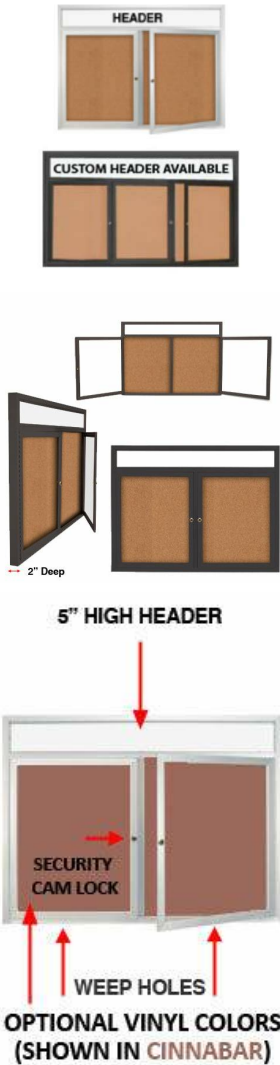

Header Details

- UPPERCASE Helvetica vinyl lettering
- Black lettering on a 5" white header (3" max text height)

IMPORTANT HEADER ORDERING DETAILS

Please type your message in the text box provided below, we will try to keep your message on one line unless otherwise specified. If we can't fit your message on one line we will center your copy on two lines. For the customer that needs a specific font, color or text positioning, you may call customer service with your requests.

SELECT THE RIGHT OPTION FOR YOU, AND FOLLOW INSTRUCTIONS

STANDARD HEADER (No Charge)

Standard UPPERCASE Black Helvetica Lettering as detailed above. Make sure to spell out your header in the empty **Text Box** above the Green ADD to CART button. Check your grammar & spelling!

LEAVE HEADER BLANK (No Charge)

For those customers that will be adding their own header, select this option. Make sure to enter **LEAVE BLANK** in the empty **Text Box** above the Green ADD to CART button.

CUSTOM HEADER / LOGO (Upcharge)

This is for or those customers that wish to send us a specific FONT, COLOR, or LOGO. Make sure to enter **CUSTOM LOGO** in the empty **Text Box** above the Green ADD to CART button. We will contact you once the order has been received to instruct you on how to submit the HI-Res EPS File to us.

Ordering Options

- Fabric covering over corkboard
- Painted Cork Colors over
- Plastic Clear or Multi-Color Push Pins (100 per box)
- Door Window: Break Resistant or Tempered Glass
  - Break Resistant Acrylic: 1/8" thick, lightweight (Standard)
  - 1/4" Tempered Glass for public environments and locations that require this added safety feature. (Upcharge)
    - If chosen we will use our heavy duty door that will change one of 2 dimensions by 1/2". We will contact you if you do not indicate which dimension you would like adjusted in your order notes.
    - The viewable area can decrease by 1/2" or the overall size can be increased by 1/2".

Model	Overall Size	Viewable Area (per door)	Number of Doors	Ships Via	Product Weight