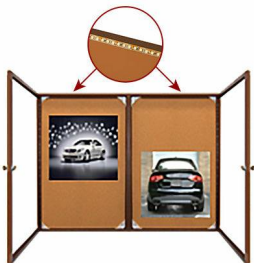

## Indoor Poster Wood Display Cases with Lights (Multiple Doors)

FOR CURRENT PRICING, VISIT THE ID # LISTED ABOVE

### Product Details

- Lighted Poster Case
- Indoor Display Case
- Wood Framed Poster Cases
- 2 and 3 Doors Models
- Wall Mount
- Features full length piano hinges support each door
- Locking Poster Display Cabinet
- Security cam-lock positioned on the front of each door (2 keys included)
- Corner Style: Classic Mitered Style
- Overall Depth: **3 1/8"**
- Interior Useable Depth: **1 5/8"**
- **3** wood frame finishes
- Break Resistant Acrylic: Perfect for high traffic or public environments
- Self healing natural cork interior
- Case must be **surface mounted** on the wall
- **Call to Customize Indoor Wood Poster Display Cases**

### Lighting Information

- Top Lighting - an LED strip is placed across the top and shines downward
- UL approved LED Strip Lighting
- Cool White LED Lighting
- LED Life: 50,000 hours
- We provide a 3-wire cord attached to the ballast / transformer inside the display case.
- When installing you should use a licensed electrician / installer to bring power to the display. The installer will best decide where to exit the hardwire provided (we do not provide an exit hole as we feel its best for the installer to decide the best exit point for power supply).