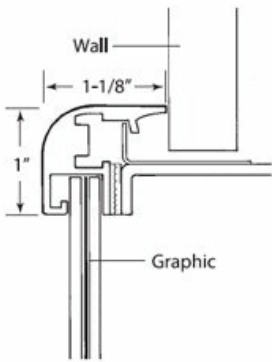

Radius Slide In Wall Inset Lightboxes

FOR CURRENT PRICING, VISIT THE ID # LISTED ABOVE

Product Details

- **Wall Inset Radius Slide-in Light Boxes**
- Quick and easy changes
- tool free graphic changes by removing one side of the frame
- Ideal for recessed wall applications
- Stylish radius face frame is perfect for high traffic areas
- UL Rated & UL Listed
- Electrical: 120v / 60hz
- Overall Depth: **5 1/8" DEEP**
- Frame Width: 1"
- Lighting Specs: **T8 & T12** Fluorescent Bulbs
- ADA Compliant (once recessed)
- **23** Standard sizes
- **3** Finishes: Anodized Silver | Powdercoat Black | Brass
- **1/8"** White Diffuser Included
- Protective Sheet: **Clear 1/16" Overlay**
- Exit Back Near Bottom Center (subject to change according to box style)
- Larger sizes will ship via **FREE FREIGHT** (see Size Chart for details)
- Hardwire Connection: Electrical lead out the back of box
- **Call for Custom Backlit Light Boxes Indoor and Outdoor**

NOTE TO INSTALLER

Wall cut out (wall opening) needs to be 5/8" larger than the light box insert (graphic) size

Ordering Options

Lightbox Orientation: Portrait or Landscape

Radius Lift-off Access

Model	Interior Dimensions	Overall Size	Viewable Area	Ships Via	Shipping Weight
RSAR-1114	11" x 14"	12 3/8" x 15 3/8"	10 1/4" x 13 1/4"	UPS	12
RSAR-1620	16" x 20"	17 3/8" x 21 3/8"	15 1/4" x 19 1/4"	UPS	17
RSAR-2024	20" x 24"	21 3/8" x 25 3/8"	19 1/4" x 23 1/4"	UPS	25
RSAR-2030	20" x 30"	21 3/8" x 31 3/8"	19 1/4" x 29 1/4"	UPS	29
RSAR-2228	22" x 28"	23 3/8" x 29 3/8"	21 1/4" x 27 1/4"	UPS	31
RSAR-2424	24" x 24"	25 3/8" x 25 3/8"	23 1/4" x 23 1/4"	UPS	29