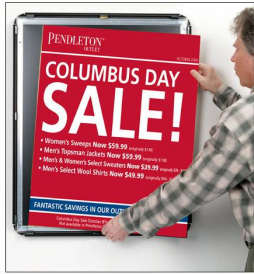

**Extra Large Poster Snap Frames Metal Profile 1 5/8" Wide for Mounted Graphics 1/8", 3/16" and 1/4" Thick Boards in 25+ Sizes**

FOR CURRENT PRICING, VISIT THE ID # LISTED ABOVE  
FREE SHIPPING

**Product Details**

- Extra Large Snap Frames for Mounted Posters
- SwingSnap Fast Change, Snap Open Poster Frame
- Deeper Frame for Mounted Graphics on Boards
- Wall Mount, Aluminum Snap Frame
- 4 frame rails snap-open for easy poster changes
- Front Loading Frame for posters and other signage
- Snap Frame Profile: **1 5/8" Wide**
- Narrow profile offers 11/16" overall off-the-wall depth
- Accepts 3 Printed Thicknesses: 1/8" | 3/16" | 1/4"
- Viewable Area: Moulding overlaps poster insert by 3/4" all around
- 2 Aluminum snap frame finishes
- .040 Backing Board: Thin board provides rigidity for your thin poster
- .020 clear PETG overlay is included to protect your poster insert
- **No Tools!** All four frame sides snap open easily by hand
- SwingSnap poster frames mount **Portrait or Landscape**
- Installs Easily: Punched holes in the frame for easy surface mounting
- Wall Hanging Hardware (screws) Included
- Call for Custom Snap Frames Large or Small Sizes