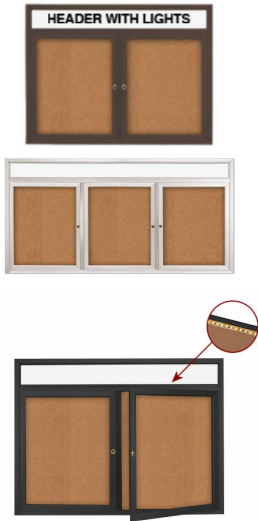

Outdoor Enclosed Poster Display Cases with Header & Lights | SwingCase Multiple Doors

FOR CURRENT PRICING, VISIT THE ID # LISTED ABOVE
FREE SHIPPING

Product Details

- Outdoor Enclosed Poster Display Cases
- LED Lighted with 2 and 3 Door Models
- Enclosed Cork Bulletin Board with Header
- Weather Resistant **Metal Display Cabinet**
- Wall Mount Illuminated Poster Display Case
- Your Personalized Message Header **Printed Free**
- Text Message Printed Up to 3 Inches All Caps Black Helvetica Font
- **Optional** Custom Headers: B/W, Color Logos, Font Styles, Images
- Full length solid piano hinges support each door
- Locking Poster Display Case
- Security cam-lock on the front of each door (2 keys)
- Overall Depth: **3 1/8"**
- Interior Usable Depth: **1 5/8"**
- LANDSCAPE orientation
- Cabinet Constructed in All Weather Durable Rustproof Aluminum
- 4 outdoor treated frame finishes
- Break-Resistant Clear Acrylic Window
- Withstands typical everyday outside elements - Not floodproof
- **Bottom Weep Holes** help drain and expel any water
- **Cabinet Vents** help reduce any condensation buildup
- Weather resistant aluminum backing with silicone sealant
- Display Case must be surface mounted on the wall
- **Free Shipping** on 2-3 Door Poster Display Cases Outdoor
- Call for Custom Made Outdoor Enclosed Poster Display Cases

Header Details

- UPPERCASE Helvetica vinyl lettering
- **Black lettering on a 5" white header (3" max text height)**
- Please type your message in the text box provided below, we will try to keep your message on one line unless otherwise specified. If we can't fit your message on one line we will center your copy on two lines. For the customer that needs a specific font, color or text positioning, you may call customer service with your requests.