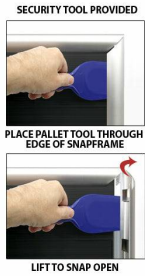

**SwingSnap Extra Large Front Loading Poster Snap Frames in 25 Sizes | Tight Security-Style Frame with Pallet Tool**

**FOR CURRENT PRICING, VISIT THE ID # LISTED ABOVE  
FREE SHIPPING**

**Product Details**

- Extra Large Security Snap Poster Frame
- Wall Mount Snap Lock Poster Frame
- Security Pallet Tool Included
- Aluminum Snap Frame Profile: 1 1/4" Wide
- Quick-Changing, all 4 frame rails snap-open
- Front Loading Frame for posters and other signage
- Aluminum Snap Frame Profile: 1 1/4" Wide
- Narrow profile offers 11/16" overall off the wall depth
- Accepts printed material up to 1/16" thick
- Viewable Area: Moulding overlaps poster insert by 3/8" all around
- (3) Aluminum snap frame finishes
- .040 Backing Board: Thin, rigid board provides rigidity poster
- .020 clear PETG overlay is included to protect your poster insert
- **Security Pallet Tool Included!** Ideal for high traffic, public environments.
- SwingSnap poster frames can mounts Portrait or Landscape
- Installs Easily: Punched holes in frame for easy surface mounting
- Wall Hanging hardware (screws) included
- **Free Shipping**
- Call For Custom Snap Frames Large Sizes and Small Snap Frame Sizes

**All Ex Large Snap Frame Sizes Shipped UNASSEMBLED**

- Aluminum snap-open displays are for **INDOOR** or **\*\*OUTDOOR** use

**\*\*Make sure you laminate your insert material if going outdoors  
\*\*Poster Snap Frames are weather resistant...not water-proof**