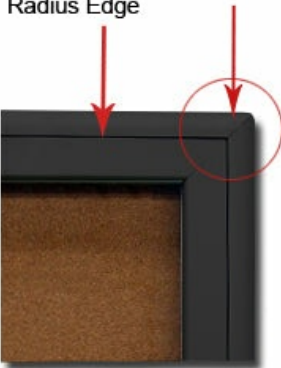

### Product Details

- Extra Large Outdoor Poster Display Case
- Radius Edge Cabinet Design
- **Sleek radius edge** / mitered corners display case
- Illuminated Poster Case
- Durable Aluminum Construction
- **Made for the Outdoors**
- **Enclosed Bulletin Board Display Case**
- 5" High White Message Header Panel
- Your Personalized Message Text **printed Free**
- Message TEXT printed up to 3" ALL CAPS Black Helvetica Font
- Interior Top Lighted Display Cabinet
- Wall Mount Enclosed Display Cabinet
- Large Single Door for XL Clear Viewing
- Features full length piano hinge (opens right to left)
- Locking Poster Case
- Security cam-lock on front of frame door (2 keys included)
- Overall Radius Cabinet Depth: 4"
- Interior Useable Depth: 2 5/8"
- 4 outdoor treated metal frame finishes
- Break Resistant Acrylic: Perfect for high traffic or public environments
- Natural tan cork interior surface
- Withstands typical everyday outside elements -Not floodproof
- **Bottom Cabinet Weep Holes** help drain any water
- Vents help dissipate and reduce any condensation buildup
- Weather resistant aluminum backing with silicone sealant
- Poster Display Case must be **surface mounted** on the wall
- **Free Shipping** (ground) on XL Poster Display Cases Radius Edge
- **Call for Custom Outdoor Poster Cases**

### Header Details

- UPPERCASE Helvetica vinyl lettering
- **Black lettering on a 5" white header (3" max text height)**
- Please type your message in the text box provided below, we will try to keep your message on one line unless otherwise specified. If we can't fit your message on one line we will center your copy on two lines. For the customer that needs a specific font, color or text positioning, you may call customer service with your requests.