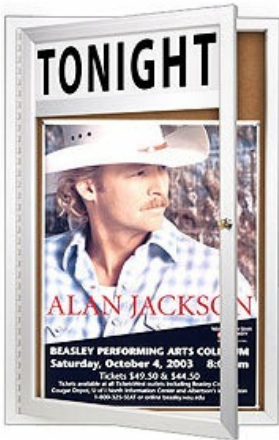

Indoor Enclosed Poster Cases with Header - Single Door "Swing Case"

FOR CURRENT PRICING, VISIT THE ID # LISTED ABOVE

Product Details

- Indoor Poster Case
- Wall Mount
- Single Door Window.
- 5 Inch High White Header Panel Above Door
- **Message Header Printed Free** up to 3" High Black Helvetica Lettering
- Locking Display Case
- Features full length piano hinges (opens right to left)
- Security cam-lock is positioned on front of frame (2 keys included)
- Overall Depth: 2"
- Interior Useable Depth: 5/8"
- 4 metal display case frame finishes
- Break Resistant Acrylic: Perfect for high traffic or public environments
- Self healing natural cork interior
- **7 Large Sizes Ships FREE FREIGHT**
- **Call for Custom Poster Cases Outdoor and Indoor**

Ordering Options

- Frame Orientation: Portrait or Landscape
- Vinyl covering over corkboard

Door Window: Break Resistant or Tempered Glass

- Break Resistant Acrylic: 1/8" thick, lightweight (Standard)
- Tempered Glass: 1/8" Tempered Glass is offered for public environments which require this added safety standard. (Upcharge)