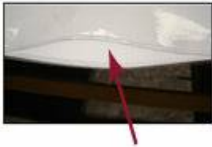

Dimensions

Print Bin Display **Base:** 38" x 18"

Print Bin Display **Height:** 36"

Print Bin Display **Weight:** 40 LBS

Ordering Options

Poster Sleeve Protectors:

- .008 mil clear flexible vinyl
- 2-sided 50 pt. thick, ph neutral cardboard print divider
- Extra locked stitching at stress points - prevents unraveling
- Cardboard Divider Colors: (Available in White or Black, depending on the size)

Plastic Poster Sleeve Sizes

16" x 20" | 18" x 24" | 20" x 26" | 24" x 36" | 26" x 32" | 30" x 40" | 32" x 43"

.008 CLEAR VINYL PROTECTOR