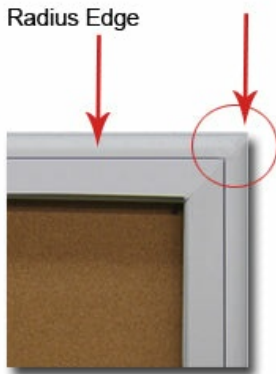

### Product Details

- Outdoor Poster Cases
- LED Lighted Display Cases
- Contemporary Radius Edge Cabinet Design
- Weather Resistant, Wall Mount Display Case
- Durable Aluminum Construction
- Enclosed Bulletin Board
- Light positioned on interior top shining downward
- Sleek radius edge with mitered corners
- Locking Poster Display Case
- Full-length piano hinge (opens right to left)
- Security Cam-Lock on front of frame (2 keys included)
- Overall Depth: 4"
- Interior Useable Depth: 2 5/8"
- Extra deep for displaying bulkier items
- 4 outdoor treated frame finishes
- Break Resistant Clear Acrylic Window
- Natural cork interior surface
- Weather Resistant made for the Outdoors
- Withstands typical everyday outside elements - Not waterproof
- Bottom Cabinet **Weep Holes** help drain and expel any water
- Vents help reduce any condensation buildup
- Weather resistant aluminum backing with silicone sealant
- Cabinet must be surface mounted on the wall
- 2 Larger Display Sizes SHIPS FREE FREIGHT
- Call for Custom Outdoor Enclosed Poster Displays

Radius Edge

Frame Swings Open-  
Security Cam Lock  
On Front

Mitered Corners

Radius Edge

### Lighting Information

- Top Lighting - an LED strip is placed across the top and shines downward
- UL approved LED Strip Lighting
- Cool White LED Lighting
- LED Life: 50,000 hours
- We provide a 3-wire cord attached to the ballast / transformer inside the display case.
- When installing you should use a licensed electrician / installer to bring power to the display. The installer will best decide where to exit the hardwire provided (we do not provide an exit hole as we feel its best for the installer to decide the best exit point for power supply).