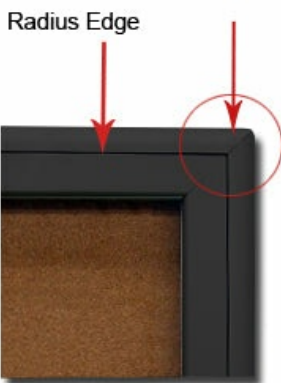

Mitered Corners

Radius Edge