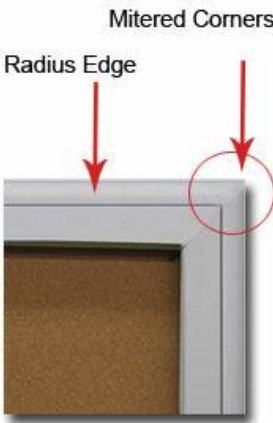

Extra Large Indoor Enclosed Poster Cases (Radius Edge) "SwingCase"

FOR CURRENT PRICING, VISIT THE ID # LISTED ABOVE

Product Details

- XL SwingCase Poster Display Cases
- Indoor, Wall Mount Enclosed Bulletin Board
- Smooth, Radius Edge Cabinet Corners Design
- Single Door Durable Aluminum Construction
- Sleek radius edge frame profile with mitered cut
- Smooth, Safe, Front-Facing Radius Edge Corners
- Cork Bulletin Board Display Interior
- Extra Large, Single Door Viewing Window
- Full-length Solid Piano Hinge (opens right to left)
- Locking Display Cabinet
- Security cam-lock ion front of frame cabinet door (2 keys included)
- Overall Cabinet Depth: 2"
- Interior Useable Depth: 5/8"
- Four Metal Case Finishes
- Break-Resistant Clear Acrylic Window
- Self-healing natural cork interior
- Choose Portrait or Landscape Orientation
- Display Case must be surface mounted on the wall
- 15+ Standard Sizes in this Collection
- **Free Shipping**
- Contact Us for Custom Radius Edge Poster Case Sizes

Ordering Options

- Fabric covering over cork
- Frame Orientation: Portrait or Landscape
 - **Landscape Orientation Information** - For outdoor poster cases being built for landscape orientation, the following information below will apply.
 - The hinge placement will always be on Top (**Door Swings Upward**)
 - Prop arms will be added to the unit to support and hold the door.
 - The prop arms will extend the door open at approximately 45 degrees.
- **Door Window: Break Resistant or Tempered Glass**
 - Break Resistant Acrylic: 1/8" thick, lightweight (Standard)
 - 1/4" Tempered Glass for public environments and locations that require this added safety feature. (Upcharge)
 - If chosen we will use our heavy duty door that will change one of 2 dimensions by 1/2". We will contact you if you do not indicate which dimension you would like adjusted in your order notes.
 - The viewable area can decrease by 1/2" or the overall size can be increased by 1/2".