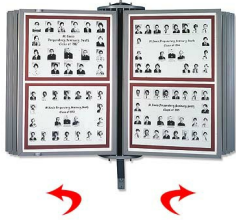

Full-Vue Swinging Panel Mat Board Wall Displayer with 10 Panels

FOR CURRENT PRICING, VISIT THE ID # LISTED ABOVE

Product Details

EACH SWINGING PANEL IS PROTECTED WITH (2) MULTIGLAS COVERS

WALL MOUNT BRACKET

- Full Vue Swing Panels Mat Board Display
- [Wall Mount Flip Display](#)
- All **STEEL** Construction
- 2 Multi Panel Framework Finishes: **Light Gray or Beige**
- Requires Wall width of 41", plus 2/3 width of the panel at each end
- 3 Panel Sizes: **24" x 36" | 30" x 40" | 40" x 48"**
- Each panel includes 1 White Matboard divider
- Double-Sided tape or spray adhesive helps attach items (not included)
- 10 Sturdy Steel Swing Panels with (20 Views)
- Each wall panel displays 2-SIDES
- Panels are [Top Loading](#)
- Each panel includes 2 sheets of protective Multiglas Overlays
- 170-Degree panel viewing angle
- Set up quickly and easily
- All panel sizes come standard in **PORTRAIT** orientation
- Multi Panel Wall Displays are for **INDOOR USE ONLY**