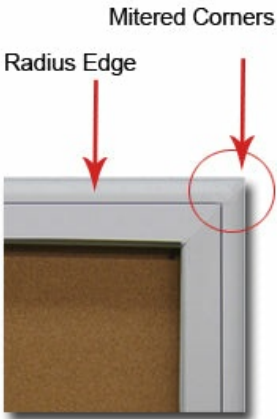

Extra Large Outdoor Enclosed Poster Cases with Radius Edge | SwingCase

FOR CURRENT PRICING, VISIT THE ID # LISTED ABOVE

Product Details

- **Extra Large Outdoor Poster Display**
- **Radius Edge Cabinet Corners**
- Aluminum Cabinet Construction
- Enclosed Bulletin Board
- Wall Mount, XL Single Door Viewing
- Sleek radius edge frame profile with mitered corners
- Features full length piano hinge (opens right to left)
- Locking Poster Case
- Security cam-lock on front of frame (2 keys included)
- Overall Depth: 2"
- Interior Useable Depth: 5/8"
- 4 outdoor treated frame finishes
- Break Resistant Acrylic: Perfect for high traffic or public environments
- Natural tan cork board interior
- **Weather Resistant** Made for the Outdoors
- Withstands typical outside elements - Not water or floodproof
- **Cabinet Weep Holes** helps expel any water and condensation buildup
- Weather resistant aluminum backing with silicone sealant
- Display Case must be **surface mounted** on the wall
- **Free Shipping on all Extra Large Radius Edge Poster Display Cases**
- **Call for Custom Made Large Outdoor Poster Cases - Or Indoor**

Ordering Options

- Vinyl covering over cork
- Frame Orientation: Portrait or Landscape

Door Window: Break Resistant or Tempered Glass

- Break Resistant Acrylic: 1/4" thick, lightweight (Standard)
- Tempered Glass: 1/4" Tempered Glass is offered for public environments