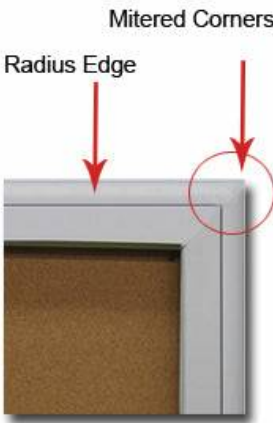

Extra Large Outdoor Enclosed Poster Cases with Radius Edge | SwingCase

FOR CURRENT PRICING, VISIT THE ID # LISTED ABOVE

Product Details

- **Extra Large Outdoor Poster Display**
- **Radius Edge Cabinet Corners**
- Aluminum Cabinet Construction
- Enclosed Bulletin Board
- Wall Mount, XL Single Door Viewing
- Sleek radius edge frame profile with mitered corners
- Features full length piano hinge (opens right to left)
- Locking Poster Case
- Security cam-lock on front of frame (2 keys included)
- Overall Depth: 2"
- Interior Useable Depth: 5/8"
- 4 outdoor treated frame finishes
- Break Resistant Acrylic: Perfect for high traffic or public environments
- Natural tan cork board interior
- **Weather Resistant** Made for the Outdoors
- Withstands typical outside elements - Not water or floodproof
- **Cabinet Weep Holes** helps expel any water and condensation buildup
- Weather resistant aluminum backing with silicone sealant
- Display Case must be **surface mounted** on the wall
- **Free Shipping** on all Extra Large Radius Edge Poster Display Cases
- **Call for Custom Made Large Outdoor Poster Cases - Or Indoor**